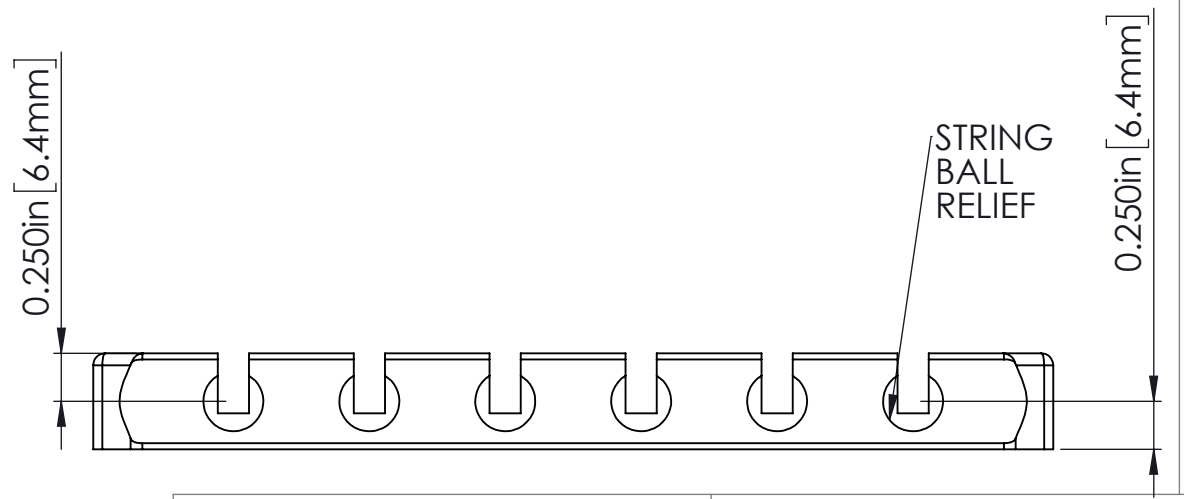

WEIGHT (WITH MOUNTING HARDWARE): 12.3oz [349g]

THIS DRAWING IS THE SOLE PROPERTY OF HIPSHOT PRODUCTS, INC. ALL RIGHTS ARE RESERVED. DIMENSIONS AND PRODUCT FEATURES MAY CHANGE WITHOUT NOTICE.  
UNLESS OTHERWISE SPECIFIED: DIMENSIONS ARE IN INCHES TOLERANCE: ± .005

REV DATE: 6/10/2020

5D600-708 6 STG D STYLE - 708

8248 STATE ROUTE 96  
Interlaken, NY 14847 U.S.A.  
TEL: 607-532-9404 FAX: 607-532-9530  
E-MAIL: info@HipshotProducts.com

WEIGHT (WITH MOUNTING HARDWARE): 6.6oz [187g]

THIS DRAWING IS THE SOLE PROPERTY OF HIPSHOT PRODUCTS, INC. ALL RIGHTS ARE RESERVED. DIMENSIONS AND PRODUCT FEATURES MAY CHANGE WITHOUT NOTICE.

UNLESS OTHERWISE SPECIFIED: DIMENSIONS ARE IN INCHES TOLERANCE: ± .005

REV DATE: 6/10/2020

5D600-708 6 STG D STYLE - 708

8248 STATE ROUTE 96  
Interlaken, NY 14847 U.S.A.  
TEL: 607-532-9404 FAX: 607-532-9530  
E-MAIL: info@HipshotProducts.com