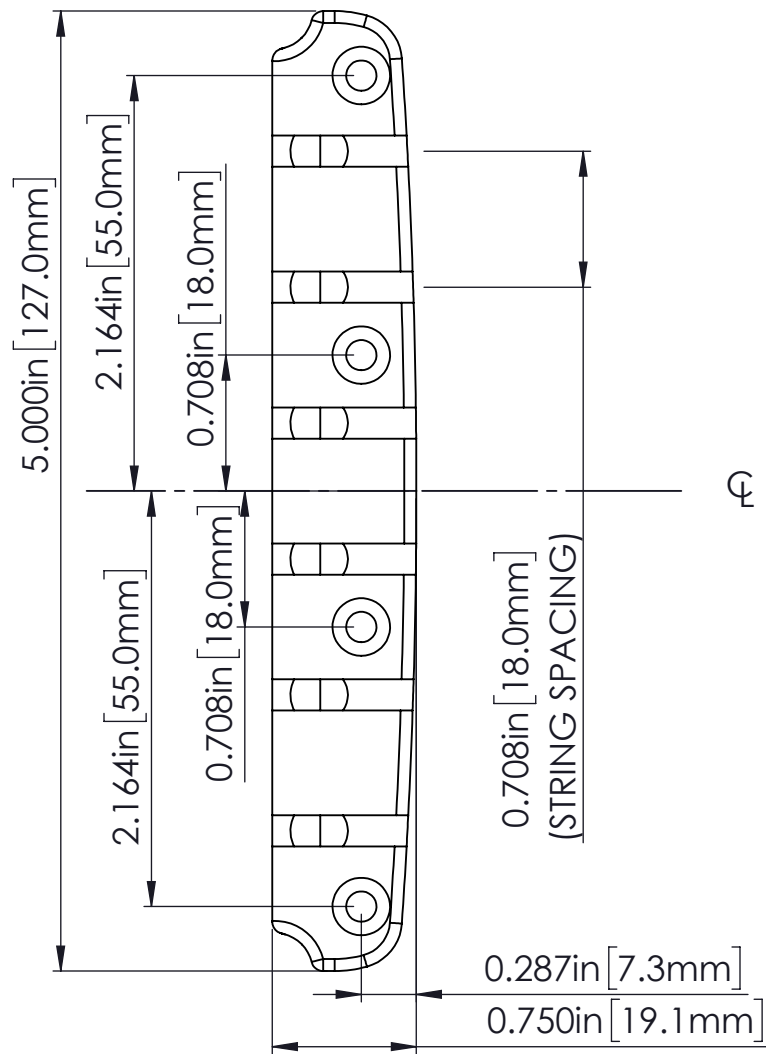

WEIGHT (WITH MOUNTING HARDWARE): 12.3oz [349g]

THIS DRAWING IS THE SOLE PROPERTY OF HIPSHOT PRODUCTS, INC. ALL RIGHTS ARE RESERVED. DIMENSIONS AND PRODUCT FEATURES MAY CHANGE WITHOUT NOTICE.  
UNLESS OTHERWISE SPECIFIED: DIMENSIONS ARE IN INCHES TOLERANCE: ± .005

REV DATE: 6/10/2020

5D600-708 6 STG D STYLE - 708

8248 STATE ROUTE 96  
Interlaken, NY 14847 U.S.A.  
TEL: 607-532-9404 FAX: 607-532-9530  
E-MAIL: info@HipshotProducts.com

WEIGHT (WITH MOUNTING HARDWARE): 6.6oz [187g]

THIS DRAWING IS THE SOLE PROPERTY OF HIPSHOT PRODUCTS, INC. ALL RIGHTS ARE RESERVED. DIMENSIONS AND PRODUCT FEATURES MAY CHANGE WITHOUT NOTICE.

UNLESS OTHERWISE SPECIFIED: DIMENSIONS ARE IN INCHES TOLERANCE: ± .005

REV DATE: 6/10/2020

5D600-708 6 STG D STYLE - 708

8248 STATE ROUTE 96  
Interlaken, NY 14847 U.S.A.  
TEL: 607-532-9404 FAX: 607-532-9530  
E-MAIL: info@HipshotProducts.com