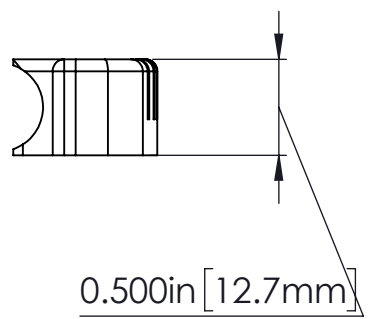

WEIGHT (WITH MOUNTING HARDWARE): 12.3oz [349g]

THIS DRAWING IS THE SOLE PROPERTY OF HIPSHOT PRODUCTS, INC. ALL RIGHTS ARE RESERVED. DIMENSIONS AND PRODUCT FEATURES MAY CHANGE WITHOUT NOTICE.  
UNLESS OTHERWISE SPECIFIED: DIMENSIONS ARE IN INCHES TOLERANCE: ± .005

REV DATE: 6/10/2020

5D600-708 6 STG D STYLE - 708

8248 STATE ROUTE 96  
Interlaken, NY 14847 U.S.A.  
TEL: 607-532-9404 FAX: 607-532-9530  
E-MAIL: info@HipshotProducts.com

WEIGHT (WITH MOUNTING HARDWARE): 6.6oz [187g]

THIS DRAWING IS THE SOLE PROPERTY OF HIPSHOT PRODUCTS, INC. ALL RIGHTS ARE RESERVED. DIMENSIONS AND PRODUCT FEATURES MAY CHANGE WITHOUT NOTICE.

UNLESS OTHERWISE SPECIFIED: DIMENSIONS ARE IN INCHES TOLERANCE: ± .005