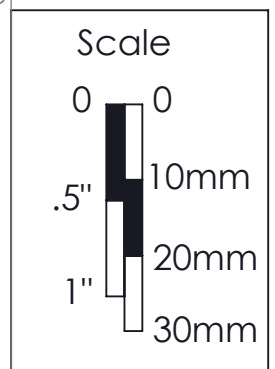

WEIGHT (WITH MOUNTING HARDWARE): 12.3oz [349g]

THIS DRAWING IS THE SOLE PROPERTY OF HIPSHOT PRODUCTS, INC. ALL RIGHTS ARE RESERVED. DIMENSIONS AND PRODUCT FEATURES MAY CHANGE WITHOUT NOTICE.  
UNLESS OTHERWISE SPECIFIED: DIMENSIONS ARE IN INCHES TOLERANCE: ± .005

REV DATE: 6/10/2020

5D600-708 6 STG D STYLE - 708

8248 STATE ROUTE 96  
Interlaken, NY 14847 U.S.A.  
TEL: 607-532-9404 FAX: 607-532-9530  
E-MAIL: info@HipshotProducts.com

WEIGHT (WITH MOUNTING HARDWARE): 6.6oz [187g]

THIS DRAWING IS THE SOLE PROPERTY OF HIPSHOT PRODUCTS, INC. ALL RIGHTS ARE RESERVED. DIMENSIONS AND PRODUCT FEATURES MAY CHANGE WITHOUT NOTICE.

UNLESS OTHERWISE SPECIFIED: DIMENSIONS ARE IN INCHES TOLERANCE: ± .005