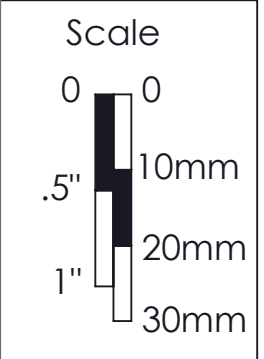

3.400in [86.4mm]

0.900in [22.9mm]

0.67in [17.0mm]
MAX INTONATION

2.500in [63.5mm]

0.926in [23.5mm]

1.062in [27.0mm]

0.354in [9.0mm]

0.40in [10.0mm]
MIN INTONATION

0.708in [18.0mm] (±0.062)
STRING SPACING

0.550in [14.0mm]
MAX STRING HEIGHT

1.062in [27.0mm]

0.354in [9.0mm]

0.375in [9.5mm]
MIN STRING HEIGHT

0.145in [3.7mm]

WEIGHT (WITH MOUNTING HARDWARE): 9.1oz [258g]

THIS DRAWING IS THE SOLE PROPERTY OF HIPSHOT PRODUCTS, INC. ALL RIGHTS ARE RESERVED. DIMENSIONS AND PRODUCT FEATURES MAY CHANGE WITHOUT NOTICE.

UNLESS OTHERWISE SPECIFIED: DIMENSIONS ARE IN INCHES TOLERANCE: ±.005

REV DATE: 9/17/2020

5H400-708 4 STG HEADLESS
BASS BRIDGE 708 SPACING

8248 STATE ROUTE 96
Interlaken, NY 14847 U.S.A.
TEL: 607-532-9404 FAX: 607-532-9530
E-MAIL: info@HipsHOTProducts.com