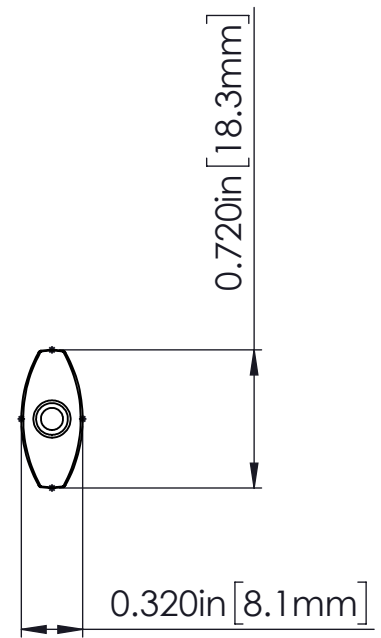

DOUBLE D
TUNER SHAFT
REQUIREMENT

MATERIAL: PLASTIC
WEIGHT (WITH MOUNTING HARDWARE): oz [g]

THIS DRAWING IS THE SOLE PROPERTY OF HIPSHOT PRODUCTS, INC. ALL RIGHTS ARE RESERVED. DIMENSIONS AND PRODUCT FEATURES MAY CHANGE WITHOUT NOTICE.
UNLESS OTHERWISE SPECIFIED; DIMENSIONS ARE IN INCHES TOLERANCE: ± .005

REV DATE:
3/21/2021

6B1HEX-P HEX PEARL GUITAR TUNER BUTTON

8248 STATE ROUTE 96
Interlaken, NY 14847 U.S.A.
TEL: 607-532-9404 FAX: 607-532-9530
E-MAIL: info@HipshotProducts.com