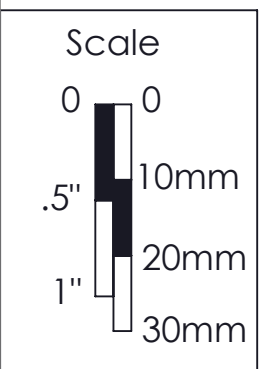

DOUBLE D
TUNER SHAFT
REQUIREMENT

MATERIAL: PLASTIC
WEIGHT (WITH MOUNTING HARDWARE): oz [g]

THIS DRAWING IS THE SOLE PROPERTY OF HIPSHOT PRODUCTS, INC. ALL RIGHTS ARE RESERVED. DIMENSIONS AND PRODUCT FEATURES MAY CHANGE WITHOUT NOTICE.
UNLESS OTHERWISE SPECIFIED; DIMENSIONS ARE IN INCHES TOLERANCE: ± .005

REV DATE:
3/21/2021

6B1HEX-P HEX PEARL GUITAR TUNER BUTTON

8248 STATE ROUTE 96
Interlaken, NY 14847 U.S.A.
TEL: 607-532-9404 FAX: 607-532-9530
E-MAIL: info@HipshotProducts.com