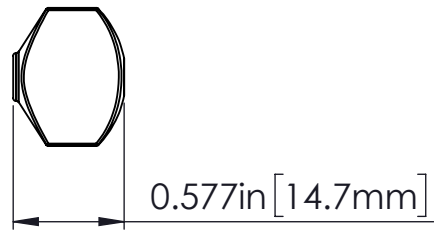

DOUBLE D
TUNER SHAFT
REQUIREMENT

MATERIAL: PLASTIC
WEIGHT (WITH MOUNTING HARDWARE): oz [g]

THIS DRAWING IS THE SOLE PROPERTY OF HIPSHOT PRODUCTS, INC. ALL RIGHTS ARE RESERVED. DIMENSIONS AND PRODUCT FEATURES MAY CHANGE WITHOUT NOTICE.
UNLESS OTHERWISE SPECIFIED; DIMENSIONS ARE IN INCHES TOLERANCE: ± .005

REV DATE:
3/21/2021

6B1HEX-P HEX PEARL GUITAR TUNER BUTTON

8248 STATE ROUTE 96
Interlaken, NY 14847 U.S.A.
TEL: 607-532-9404 FAX: 607-532-9530
E-MAIL: info@HipshotProducts.com