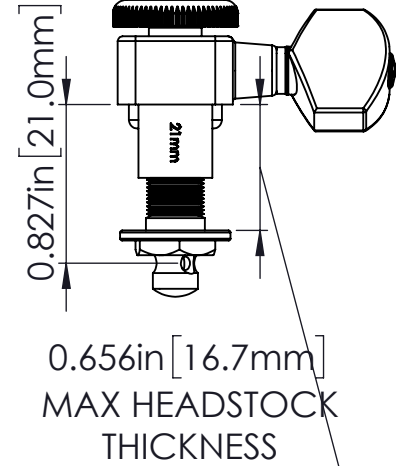

STARTING IN 2021 ALL STRING POST LENGTHS ARE INDICATED ON TUNER SHANK.

0.583in [14.8mm] MIN HEADSTOCK THICKNESS (SAME FOR ALL TUNERS)

WEIGHT (WITH MOUNTING HARDWARE): 1.3oz [37g]

THIS DRAWING IS THE SOLE PROPERTY OF HIPSHOT PRODUCTS, INC. ALL RIGHTS ARE RESERVED. DIMENSIONS AND PRODUCT FEATURES MAY CHANGE WITHOUT NOTICE.

UNLESS OTHERWISE SPECIFIED: DIMENSIONS ARE IN INCHES TOLERANCE: ± .005

REV DATE: 10/3/2020

6FEL0 - FENDER DIRECTROFIT LOCKING CLOSED GUITAR TUNER DIMENSIONS

8248 STATE ROUTE 96
Interlaken, NY 14847 U.S.A.
TEL: 607-532-9404 FAX: 607-532-9530
E-MAIL: info@HipsHOTProducts.com