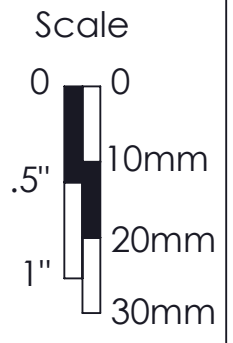

STARTING IN 2021 ALL STRING POST LENGTHS ARE INDICATED ON TUNER SHANK.

0.583in [14.8mm] MIN HEADSTOCK THICKNESS (SAME FOR ALL TUNERS)

WEIGHT (WITH MOUNTING HARDWARE): 1.3oz [37g]

THIS DRAWING IS THE SOLE PROPERTY OF HIPSHOT PRODUCTS, INC. ALL RIGHTS ARE RESERVED. DIMENSIONS AND PRODUCT FEATURES MAY CHANGE WITHOUT NOTICE.

UNLESS OTHERWISE SPECIFIED: DIMENSIONS ARE IN INCHES TOLERANCE: ± .005

REV DATE: 10/3/2020

6FEL0 - FENDER DIRECTROFIT LOCKING CLOSED GUITAR TUNER DIMENSIONS

8248 STATE ROUTE 96
Interlaken, NY 14847 U.S.A.
TEL: 607-532-9404 FAX: 607-532-9530
E-MAIL: info@HipsHOTProducts.com