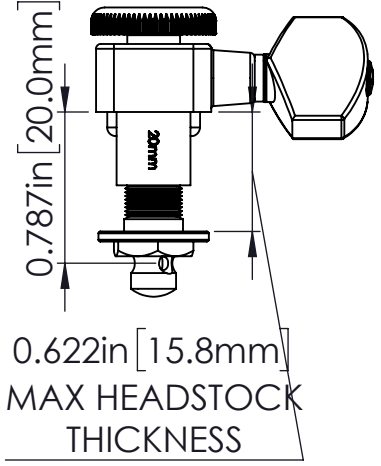

STARTING IN 2021 ALL STRING POST LENGTHS ARE INDICATED ON TUNER SHANK.

0.583in [14.8mm] MIN HEADSTOCK THICKNESS (SAME FOR ALL TUNERS)

WEIGHT (WITH MOUNTING HARDWARE): 1.3oz [37g]

THIS DRAWING IS THE SOLE PROPERTY OF HIPSHOT PRODUCTS, INC. ALL RIGHTS ARE RESERVED. DIMENSIONS AND PRODUCT FEATURES MAY CHANGE WITHOUT NOTICE.

UNLESS OTHERWISE SPECIFIED: DIMENSIONS ARE IN INCHES TOLERANCE: ± .005

REV DATE: 10/3/2020

6FEL0 - FENDER DIRECTROFIT LOCKING CLOSED GUITAR TUNER DIMENSIONS

8248 STATE ROUTE 96
Interlaken, NY 14847 U.S.A.
TEL: 607-532-9404 FAX: 607-532-9530
E-MAIL: info@HipsHOTProducts.com