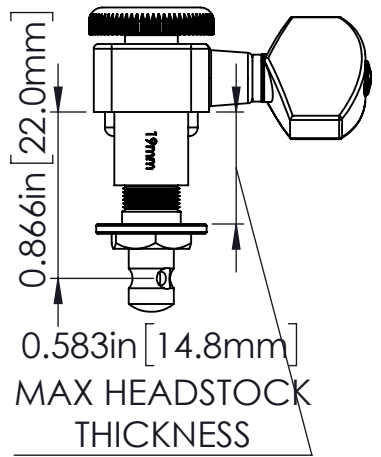

STARTING IN 2021 ALL STRING POST LENGTHS ARE INDICATED ON TUNER SHANK.

0.583in [14.8mm] MIN HEADSTOCK THICKNESS (SAME FOR ALL TUNERS)

WEIGHT (WITH MOUNTING HARDWARE): 1.3oz [37g]

THIS DRAWING IS THE SOLE PROPERTY OF HIPSHOT PRODUCTS, INC. ALL RIGHTS ARE RESERVED. DIMENSIONS AND PRODUCT FEATURES MAY CHANGE WITHOUT NOTICE.

UNLESS OTHERWISE SPECIFIED: DIMENSIONS ARE IN INCHES TOLERANCE: ± .005

REV DATE: 10/3/2020

6FEL0 - FENDER DIRECTROFIT LOCKING CLOSED GUITAR TUNER DIMENSIONS

8248 STATE ROUTE 96
Interlaken, NY 14847 U.S.A.
TEL: 607-532-9404 FAX: 607-532-9530
E-MAIL: info@HipsHOTProducts.com