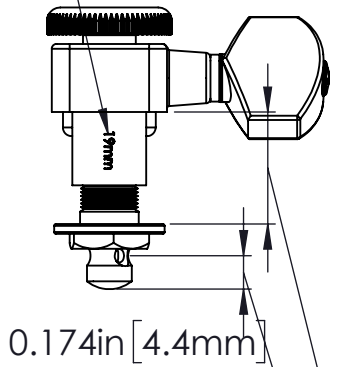

STARTING IN 2021 ALL STRING POST LENGTHS ARE INDICATED ON TUNER SHANK.

0.583in [14.8mm] MIN HEADSTOCK THICKNESS (SAME FOR ALL TUNERS)

WEIGHT (WITH MOUNTING HARDWARE): 1.3oz [37g]

THIS DRAWING IS THE SOLE PROPERTY OF HIPSHOT PRODUCTS, INC. ALL RIGHTS ARE RESERVED. DIMENSIONS AND PRODUCT FEATURES MAY CHANGE WITHOUT NOTICE.

UNLESS OTHERWISE SPECIFIED: DIMENSIONS ARE IN INCHES TOLERANCE: ± .005

REV DATE: 10/3/2020

6FEL0 - FENDER DIRECTROFIT LOCKING CLOSED GUITAR TUNER DIMENSIONS

8248 STATE ROUTE 96
Interlaken, NY 14847 U.S.A.
TEL: 607-532-9404 FAX: 607-532-9530
E-MAIL: info@HipsHOTProducts.com