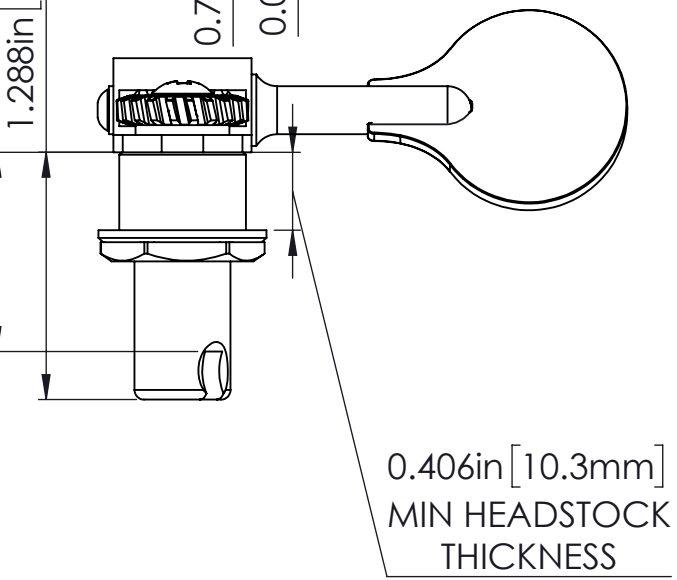

USE 3/4" SOCKET FOR NUT

1.038in [26.4mm]
1.288in [32.7mm]

0.720in [18.3mm]
0.082in [2.1mm]

WEIGHT (WITH MOUNTING HARDWARE): 1.93oz [55g]

THIS DRAWING IS THE SOLE PROPERTY OF HIPSHOT PRODUCTS, INC. ALL RIGHTS ARE RESERVED. DIMENSIONS AND PRODUCT FEATURES MAY CHANGE WITHOUT NOTICE.
UNLESS OTHERWISE SPECIFIED: DIMENSIONS ARE IN INCHES TOLERANCE: ± .005