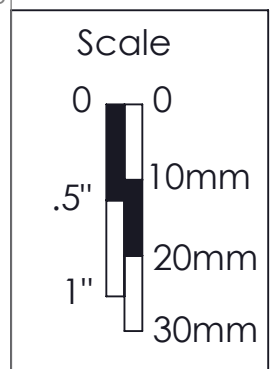

USE 3/4" SOCKET FOR NUT

1.038in [26.4mm]
1.288in [32.7mm]

0.720in [18.3mm]
0.082in [2.1mm]

WEIGHT (WITH MOUNTING HARDWARE): 1.93oz [55g]

THIS DRAWING IS THE SOLE PROPERTY OF HIPSHOT PRODUCTS, INC. ALL RIGHTS ARE RESERVED. DIMENSIONS AND PRODUCT FEATURES MAY CHANGE WITHOUT NOTICE.
UNLESS OTHERWISE SPECIFIED: DIMENSIONS ARE IN INCHES TOLERANCE: ± .005