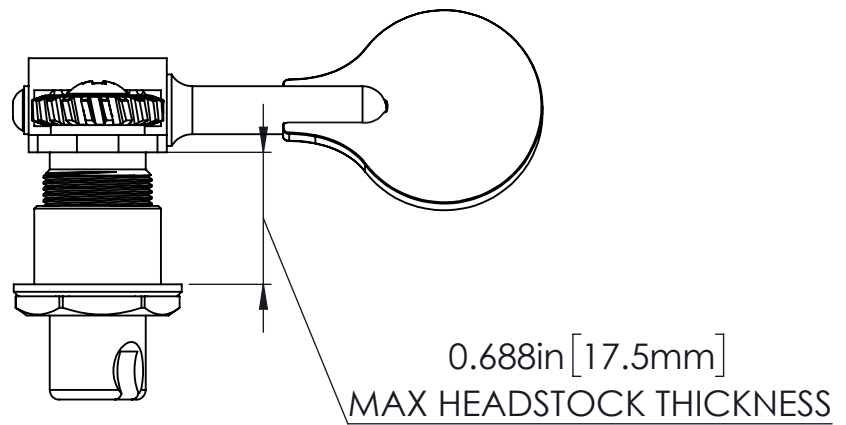

USE 3/4" SOCKET FOR NUT

1.038in [26.4mm]
1.288in [32.7mm]

0.720in [18.3mm]
0.082in [2.1mm]

WEIGHT (WITH MOUNTING HARDWARE): 1.93oz [55g]

THIS DRAWING IS THE SOLE PROPERTY OF HIPSHOT PRODUCTS, INC. ALL RIGHTS ARE RESERVED. DIMENSIONS AND PRODUCT FEATURES MAY CHANGE WITHOUT NOTICE.
UNLESS OTHERWISE SPECIFIED: DIMENSIONS ARE IN INCHES TOLERANCE: ± .005