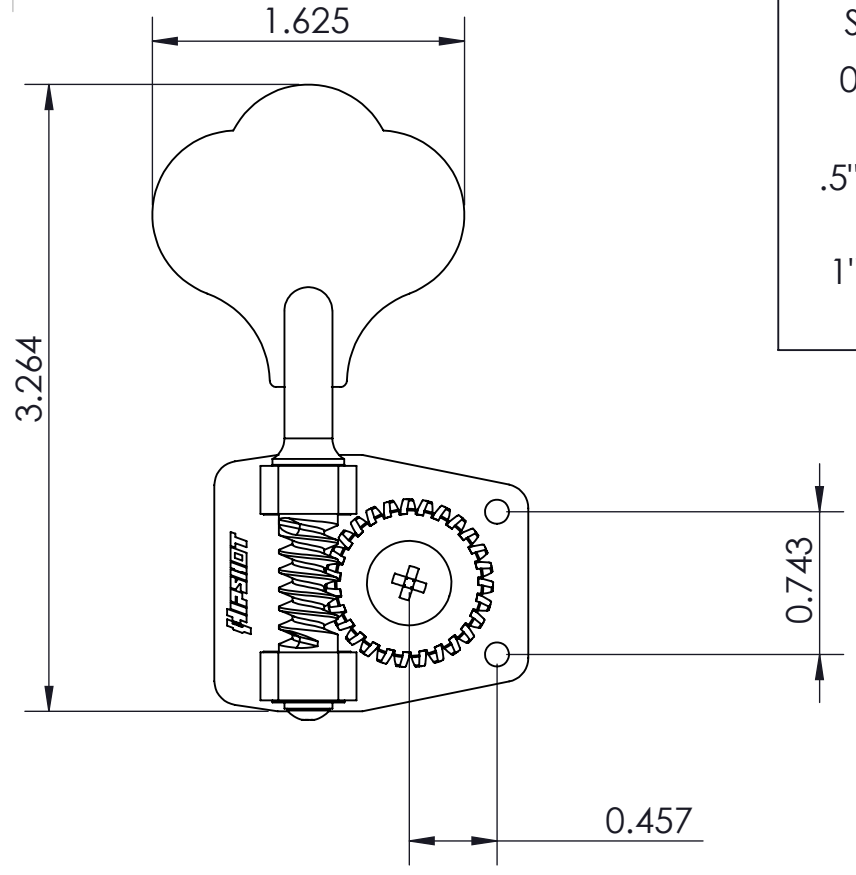

1 2 3 4 5 6

A
B
C
D

0.718
23/32" (18MM)
HEADSTOCK HOLE

WEIGHT (WITH MOUNTING HARDWARE): 3.04oz

THIS DRAWING IS THE SOLE PROPERTY OF HIPSHOT PRODUCTS, INC.
ALL RIGHTS ARE RESERVED.
DIMENSIONS AND PRODUCT FEATURES ARE SUBJECT TO CHANGE
WITHOUT NOTICE.

UNLESS OTHERWISE SPECIFIED:
DIMENSIONS ARE IN INCHES
TOLERANCE: ± .005

American Classic HB14

8248 STATE ROUTE 96
Interlaken, NY 14847 U.S.A.
TEL: 607-532-9404 FAX: 607-532-9530
E-MAIL: info@HipshotProducts.com