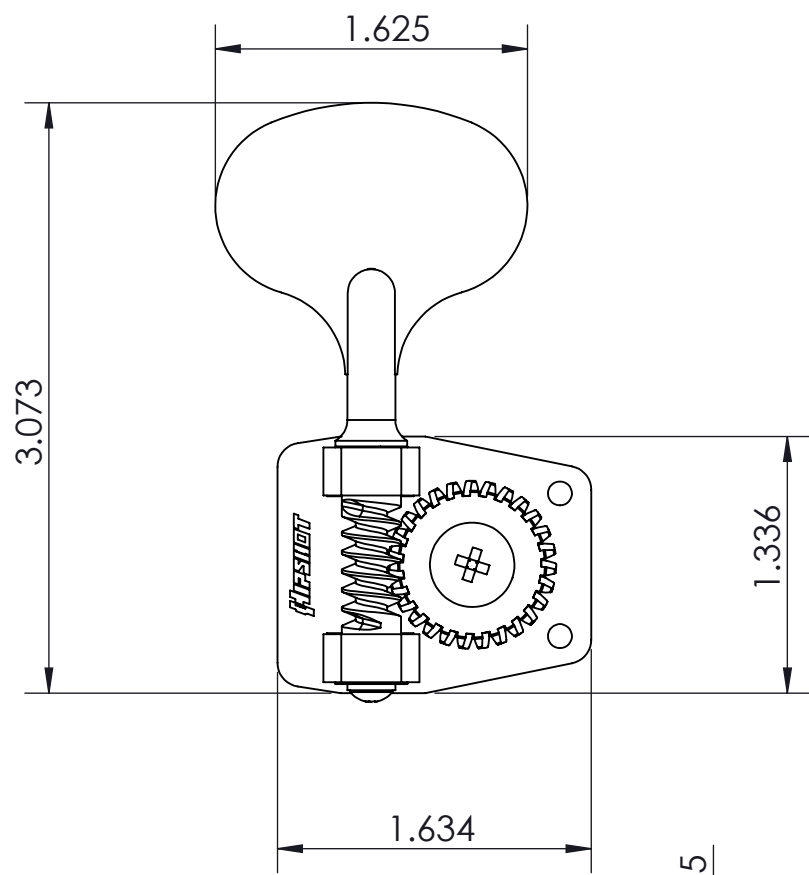

1 2 3 4 5 6

A
B
C
D

0.718
23/32" (18MM)
HEADSTOCK HOLE

WEIGHT (WITH MOUNTING HARDWARE): 3.04oz

THIS DRAWING IS THE SOLE PROPERTY OF HIPSHOT PRODUCTS, INC.
ALL RIGHTS ARE RESERVED.
DIMENSIONS AND PRODUCT FEATURES ARE SUBJECT TO CHANGE
WITHOUT NOTICE.

UNLESS OTHERWISE SPECIFIED:
DIMENSIONS ARE IN INCHES
TOLERANCE: ± .005

American Classic HB14

8248 STATE ROUTE 96
Interlaken, NY 14847 U.S.A.
TEL: 607-532-9404 FAX: 607-532-9530
E-MAIL: info@HipshotProducts.com