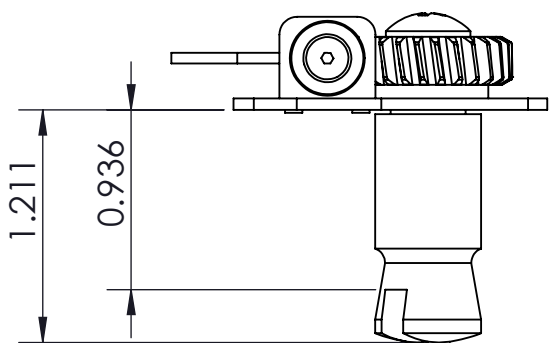

1 2 3 4 5 6

A
B
C
D

0.718
23/32" (18MM)
HEADSTOCK HOLE

WEIGHT (WITH MOUNTING HARDWARE): 3.04oz

THIS DRAWING IS THE SOLE PROPERTY OF HIPSHOT PRODUCTS, INC.
ALL RIGHTS ARE RESERVED.
DIMENSIONS AND PRODUCT FEATURES ARE SUBJECT TO CHANGE
WITHOUT NOTICE.

UNLESS OTHERWISE SPECIFIED:
DIMENSIONS ARE IN INCHES
TOLERANCE: ± .005

American Classic HB14

8248 STATE ROUTE 96
Interlaken, NY 14847 U.S.A.
TEL: 607-532-9404 FAX: 607-532-9530
E-MAIL: info@HipshotProducts.com