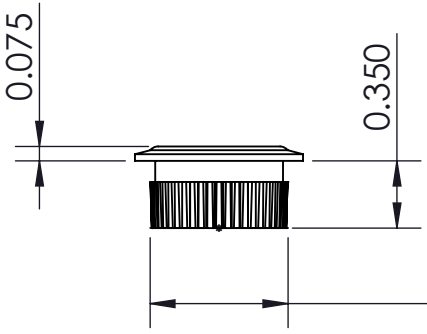

1 2 3 4 5 6

A
B
C
D

0.718
23/32" (18MM)
HEADSTOCK HOLE

WEIGHT (WITH MOUNTING HARDWARE): 3.04oz

THIS DRAWING IS THE SOLE PROPERTY OF HIPSHOT PRODUCTS, INC.
ALL RIGHTS ARE RESERVED.
DIMENSIONS AND PRODUCT FEATURES ARE SUBJECT TO CHANGE
WITHOUT NOTICE.

UNLESS OTHERWISE SPECIFIED:
DIMENSIONS ARE IN INCHES
TOLERANCE: ± .005

American Classic HB14

8248 STATE ROUTE 96
Interlaken, NY 14847 U.S.A.
TEL: 607-532-9404 FAX: 607-532-9530
E-MAIL: info@HipshotProducts.com