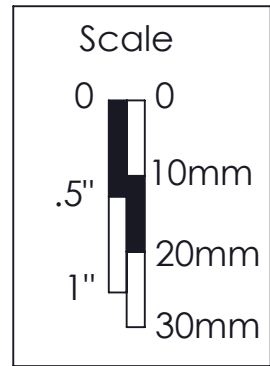

1 2 3 4 5 6

A
B
C
D

0.718
23/32" (18MM)
HEADSTOCK HOLE

WEIGHT (WITH MOUNTING HARDWARE): 3.04oz

THIS DRAWING IS THE SOLE PROPERTY OF HIPSHOT PRODUCTS, INC.
ALL RIGHTS ARE RESERVED.
DIMENSIONS AND PRODUCT FEATURES ARE SUBJECT TO CHANGE
WITHOUT NOTICE.

UNLESS OTHERWISE SPECIFIED:
DIMENSIONS ARE IN INCHES
TOLERANCE: ± .005

American Classic HB14

8248 STATE ROUTE 96
Interlaken, NY 14847 U.S.A.
TEL: 607-532-9404 FAX: 607-532-9530
E-MAIL: info@HipshotProducts.com