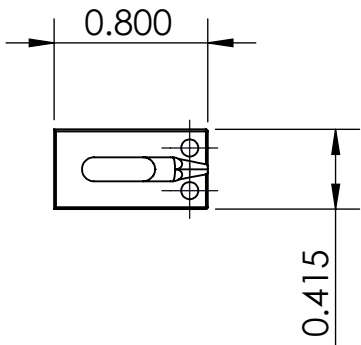

B

B

C

C

D

WEIGHT (WITH MOUNTING HARDWARE): 0.2 oz

THIS DRAWING IS THE SOLE PROPERTY OF HIPSHOT PRODUCTS, INC.
 ALL RIGHTS ARE RESERVED.
 DIMENSIONS AND PRODUCT FEATURES ARE SUBJECT TO CHANGE
 WITHOUT NOTICE.

UNLESS OTHERWISE SPECIFIED:
 DIMENSIONS ARE IN INCHES
 TOLERANCE: ± .005

IMAGE NOT DRAWN
 TO SCALE

VINTAGE STYLE GUITAR SADDLE

8248 STATE ROUTE 96
 Interlaken, NY 14847 U.S.A.
 TEL: 607-532-9404 FAX: 607-532-9530
 E-MAIL: info@HipshotProducts.com