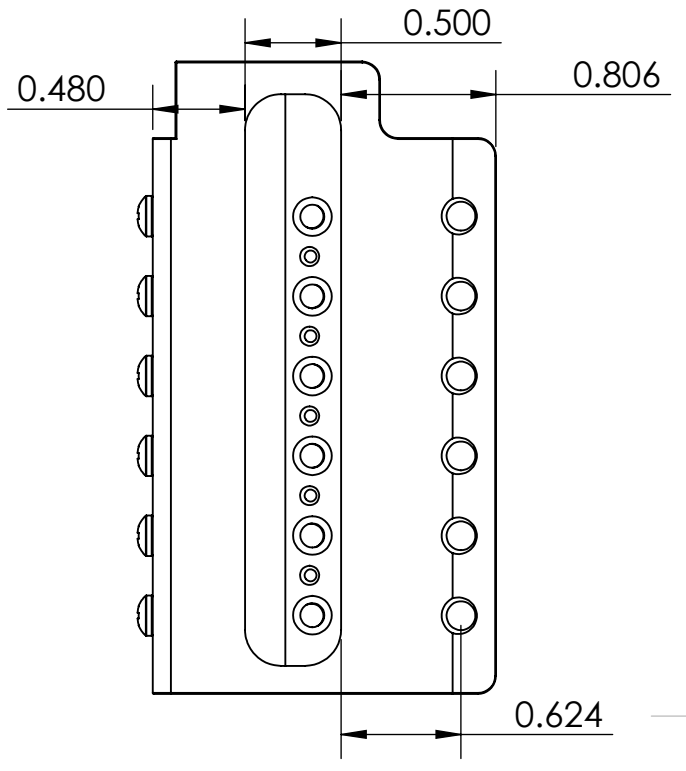

0.60 (MAX INTONATION)

0.416  
(STING SPACING)

0.346 (MIN INTONATION)

WEIGHT (WITH MOUNTING HARDWARE): 16.0oz

THIS DRAWING IS THE SOLE PROPERTY OF HIPSHOT PRODUCTS, INC. ALL RIGHTS ARE RESERVED. DIMENSIONS AND PRODUCT FEATURES ARE SUBJECT TO CHANGE WITHOUT NOTICE.

UNLESS OTHERWISE SPECIFIED: DIMENSIONS ARE IN INCHES TOLERANCE: ± .005

IMAGE NOT DRAWN TO SCALE

8248 STATE ROUTE 96  
Interlaken, NY 14847 U.S.A.  
TEL: 607-532-9404 FAX: 607-532-9530  
E-MAIL: info@HipshotProducts.com

VINTAGE STYLE TREMOLO (NARROW)