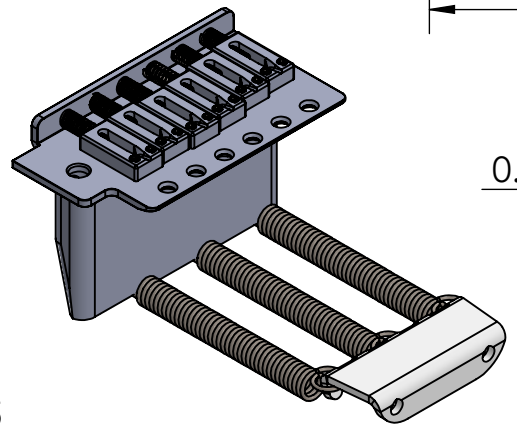

0.60 (MAX INTONATION)

0.416  
(STING SPACING)

0.346 (MIN INTONATION)

WEIGHT (WITH MOUNTING HARDWARE): 16.0oz

THIS DRAWING IS THE SOLE PROPERTY OF HIPSHOT PRODUCTS, INC. ALL RIGHTS ARE RESERVED. DIMENSIONS AND PRODUCT FEATURES ARE SUBJECT TO CHANGE WITHOUT NOTICE.

UNLESS OTHERWISE SPECIFIED: DIMENSIONS ARE IN INCHES TOLERANCE: ± .005

IMAGE NOT DRAWN TO SCALE

8248 STATE ROUTE 96  
Interlaken, NY 14847 U.S.A.  
TEL: 607-532-9404 FAX: 607-532-9530  
E-MAIL: info@HipshotProducts.com