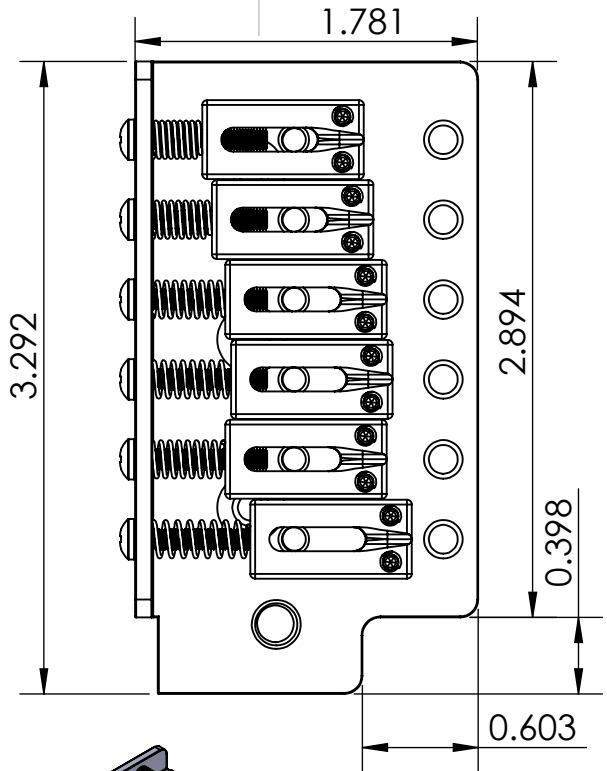

0.60 (MAX INTONATION)

0.416  
(STING SPACING)

0.346 (MIN INTONATION)

WEIGHT (WITH MOUNTING HARDWARE): 16.0oz

THIS DRAWING IS THE SOLE PROPERTY OF HIPSHOT PRODUCTS, INC. ALL RIGHTS ARE RESERVED. DIMENSIONS AND PRODUCT FEATURES ARE SUBJECT TO CHANGE WITHOUT NOTICE.

UNLESS OTHERWISE SPECIFIED: DIMENSIONS ARE IN INCHES TOLERANCE: ± .005

IMAGE NOT DRAWN TO SCALE

8248 STATE ROUTE 96  
Interlaken, NY 14847 U.S.A.  
TEL: 607-532-9404 FAX: 607-532-9530  
E-MAIL: info@HipshotProducts.com

VINTAGE STYLE TREMOLO (NARROW)