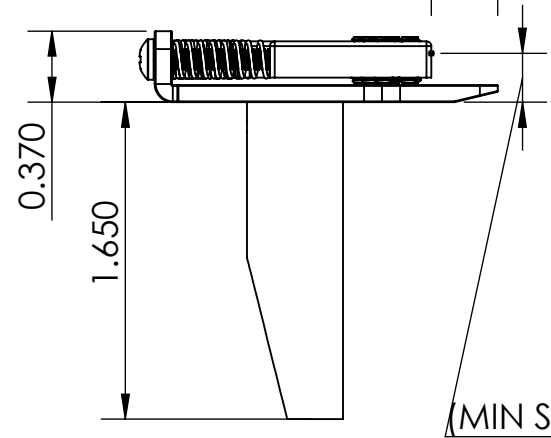

0.60 (MAX INTONATION)

0.416  
(STING SPACING)

0.346 (MIN INTONATION)

WEIGHT (WITH MOUNTING HARDWARE): 16.0oz

THIS DRAWING IS THE SOLE PROPERTY OF HIPSHOT PRODUCTS, INC. ALL RIGHTS ARE RESERVED. DIMENSIONS AND PRODUCT FEATURES ARE SUBJECT TO CHANGE WITHOUT NOTICE.

UNLESS OTHERWISE SPECIFIED: DIMENSIONS ARE IN INCHES TOLERANCE: ± .005

IMAGE NOT DRAWN TO SCALE

8248 STATE ROUTE 96  
Interlaken, NY 14847 U.S.A.  
TEL: 607-532-9404 FAX: 607-532-9530  
E-MAIL: info@HipshotProducts.com