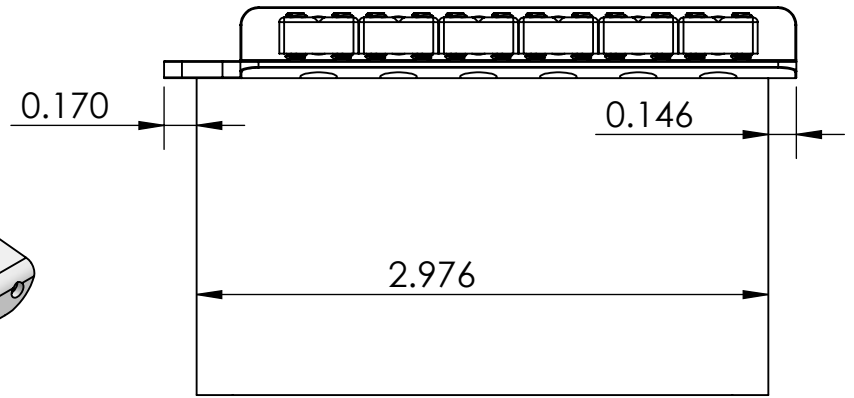

0.60 (MAX INTONATION)

0.416  
(STING SPACING)

0.346 (MIN INTONATION)

WEIGHT (WITH MOUNTING HARDWARE): 16.0oz

THIS DRAWING IS THE SOLE PROPERTY OF HIPSHOT PRODUCTS, INC. ALL RIGHTS ARE RESERVED. DIMENSIONS AND PRODUCT FEATURES ARE SUBJECT TO CHANGE WITHOUT NOTICE.

UNLESS OTHERWISE SPECIFIED: DIMENSIONS ARE IN INCHES TOLERANCE: ± .005

IMAGE NOT DRAWN TO SCALE

8248 STATE ROUTE 96  
Interlaken, NY 14847 U.S.A.  
TEL: 607-532-9404 FAX: 607-532-9530  
E-MAIL: info@HipshotProducts.com