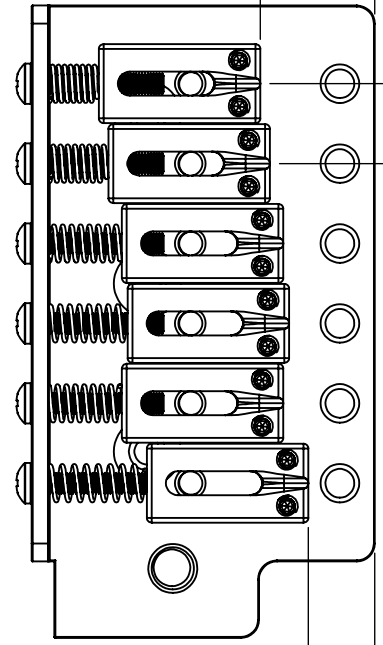

0.60 (MAX INTONATION)

0.416  
(STING SPACING)

0.346 (MIN INTONATION)

WEIGHT (WITH MOUNTING HARDWARE): 16.0oz

THIS DRAWING IS THE SOLE PROPERTY OF HIPSHOT PRODUCTS, INC. ALL RIGHTS ARE RESERVED. DIMENSIONS AND PRODUCT FEATURES ARE SUBJECT TO CHANGE WITHOUT NOTICE.

UNLESS OTHERWISE SPECIFIED: DIMENSIONS ARE IN INCHES TOLERANCE: ± .005

IMAGE NOT DRAWN TO SCALE

8248 STATE ROUTE 96  
Interlaken, NY 14847 U.S.A.  
TEL: 607-532-9404 FAX: 607-532-9530  
E-MAIL: info@HipshotProducts.com

VINTAGE STYLE TREMOLO (NARROW)