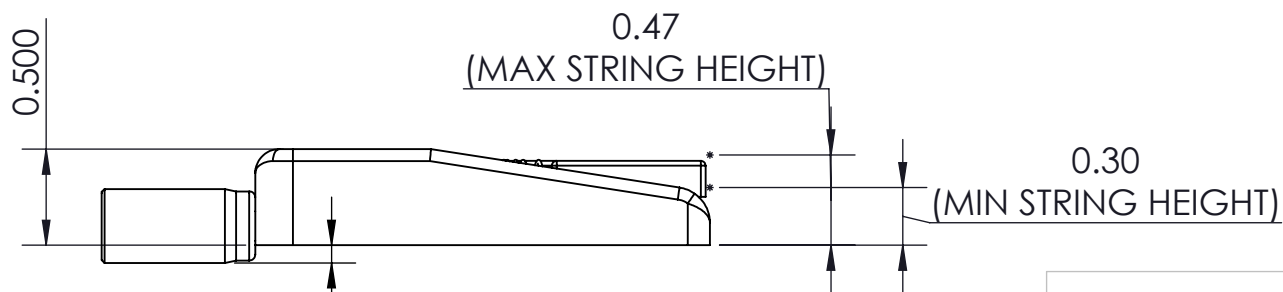

USE 5/64" PILOT DRILL

WEIGHT (WITH MOUNTING HARDWARE): 6.7oz

THIS DRAWING IS THE SOLE PROPERTY OF HIPSHOT PRODUCTS, INC.  
ALL RIGHTS ARE RESERVED.  
DIMENSIONS AND PRODUCT FEATURES ARE SUBJECT TO CHANGE  
WITHOUT NOTICE.

UNLESS OTHERWISE SPECIFIED:  
DIMENSIONS ARE IN INCHES  
TOLERANCE: ± .005

IMAGE NOT DRAWN  
TO SCALE

8248 STATE ROUTE 96  
Interlaken, NY 14847 U.S.A.  
TEL: 607-532-9404 FAX: 607-532-9530  
E-MAIL: info@HipshotProducts.com