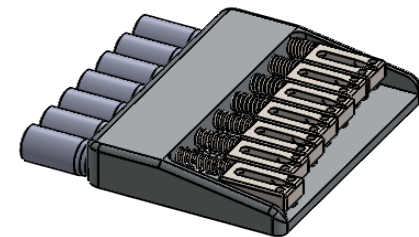

USE 5/64" PILOT DRILL

WEIGHT (WITH MOUNTING HARDWARE): 6.7oz

THIS DRAWING IS THE SOLE PROPERTY OF HIPSHOT PRODUCTS, INC.  
ALL RIGHTS ARE RESERVED.  
DIMENSIONS AND PRODUCT FEATURES ARE SUBJECT TO CHANGE  
WITHOUT NOTICE.

4H700 HEADLESS GUITAR BRIDGE