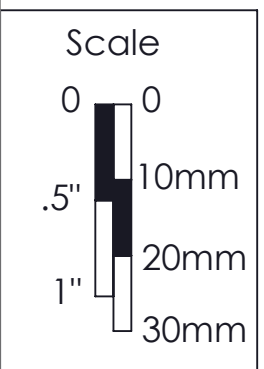

**CROSS SECTION A-A**  
**STRING GROOVE**

WEIGHT (WITH MOUNTING HARDWARE): 3.4oz [96g]

THIS DRAWING IS THE SOLE PROPERTY OF HIPSHOT PRODUCTS, INC. ALL RIGHTS ARE RESERVED. DIMENSIONS AND PRODUCT FEATURES MAY CHANGE WITHOUT NOTICE.

UNLESS OTHERWISE SPECIFIED: DIMENSIONS ARE IN INCHES TOLERANCE: ± .005

REV DATE: 4/28/2023

**4HH600SP - 6 STRING TRADITIONAL GUITAR HEADPIECE**

8248 STATE ROUTE 96  
Interlaken, NY 14847 U.S.A.  
TEL: 607-532-9404 FAX: 607-532-9530  
E-MAIL: info@hipshotproducts.com