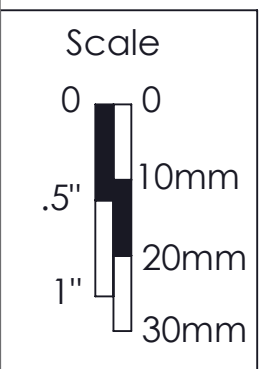

A
ϕ

A
ϕ

B

B

0.400in [10.2mm]

0.143in [3.6mm]

0.384in [9.7mm]

0.940in [23.9mm]

0.783in [19.9mm]

0.515in [13.1mm]

0.244in [6.2mm]

0.375in [9.5mm]

R0.156in [4.0mm]

0.135in [3.4mm]

0.500in [12.7mm]

0.412in [10.5mm]

0.940in [23.9mm]

0.803in [20.4mm]

0.547in [13.9mm]

0.288in [7.3mm]

0.025in [0.6mm]

1.880in [47.8mm]

WEIGHT (WITH MOUNTING HARDWARE): 1.3oz [37g]

THIS DRAWING IS THE SOLE PROPERTY OF HIPSHOT PRODUCTS, INC. ALL RIGHTS ARE RESERVED. DIMENSIONS AND PRODUCT FEATURES MAY CHANGE WITHOUT NOTICE.

UNLESS OTHERWISE SPECIFIED: DIMENSIONS ARE IN INCHES TOLERANCE: ± .005

REV DATE: 7/24/2020

4HH700LP 7 STRING LOWPRO GUITAR HEADPIECE

8248 STATE ROUTE 96
 Interlaken, NY 14847 U.S.A.
 TEL: 607-532-9404 FAX: 607-532-9530
 E-MAIL: info@HipsHOTProducts.com