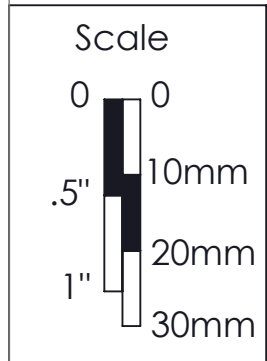

SECTION A-A
STRING GROOVE

WEIGHT (WITH MOUNTING HARDWARE): 3.9oz [110g]

THIS DRAWING IS THE SOLE PROPERTY OF HIPSHOT PRODUCTS, INC. ALL RIGHTS ARE RESERVED. DIMENSIONS AND PRODUCT FEATURES MAY CHANGE WITHOUT NOTICE.

UNLESS OTHERWISE SPECIFIED; DIMENSIONS ARE IN INCHES TOLERANCE: $\pm .005$

REV DATE: 5/6/2023

**4HH700SP-L - 7 STRING
TRADITIONAL GUITAR
HEADPIECE LEFT HANDED**

8248 STATE ROUTE 96

Interlaken, NY 14847 U.S.A.