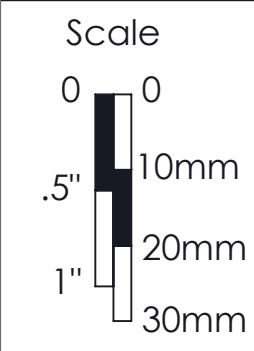

0.225in [5.7mm]

0.275in [7.0mm]

2.234in [56.7mm]

0.500in [12.7mm]

0.924in [23.5mm]

0.622in [15.8mm]

0.343in [8.7mm]

0.073in [1.9mm]

0.942in [23.9mm]

0.692in [17.6mm]

0.440in [11.2mm]

0.187in [4.7mm]

0.345in [8.8mm]

0.200in [5.1mm]

0.773in [19.6mm]

0.313in [7.9mm]

0.817in [20.7mm]

1.000in [25.4mm]

0.696in [17.7mm]

WEIGHT (WITH MOUNTING HARDWARE): 4.6oz [130g]

THIS DRAWING IS THE SOLE PROPERTY OF HIPSHOT PRODUCTS, INC. ALL RIGHTS ARE RESERVED. DIMENSIONS AND PRODUCT FEATURES MAY CHANGE WITHOUT NOTICE.

UNLESS OTHERWISE SPECIFIED; DIMENSIONS ARE IN INCHES TOLERANCE: ± .005

REV DATE: 7/24/2020

4HH800SP 8 STRING TRADITIONAL GUITAR HEADPIECE

8248 STATE ROUTE 96
Interlaken, NY 14847 U.S.A.
TEL: 607-532-9404 FAX: 607-532-9530
E-MAIL: info@hipshotproducts.com