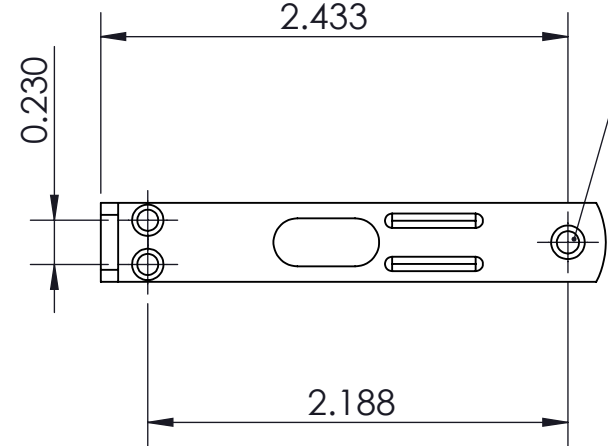

0.74
MAX INTONATION

0.40
MIN INTONATION

REF POINT

0.38
MAX HEIGHT

R0.205

0.21
MIN HEIGHT

WEIGHT (WITH MOUNTING HARDWARE): 1.5oz

THIS DRAWING IS THE SOLE PROPERTY OF HIPSHOT PRODUCTS, INC.
ALL RIGHTS ARE RESERVED.
DIMENSIONS AND PRODUCT FEATURES ARE SUBJECT TO CHANGE
WITHOUT NOTICE.

UNLESS OTHERWISE SPECIFIED:
DIMENSIONS ARE IN INCHES
TOLERANCE: ± .005

IMAGE NOT DRAWN
TO SCALE

8248 STATE ROUTE 96
Interlaken, NY 14847 U.S.A.
TEL: 607-532-9404 FAX: 607-532-9530
E-MAIL: info@HipshotProducts.com

Headless Solo Guitar Bridge