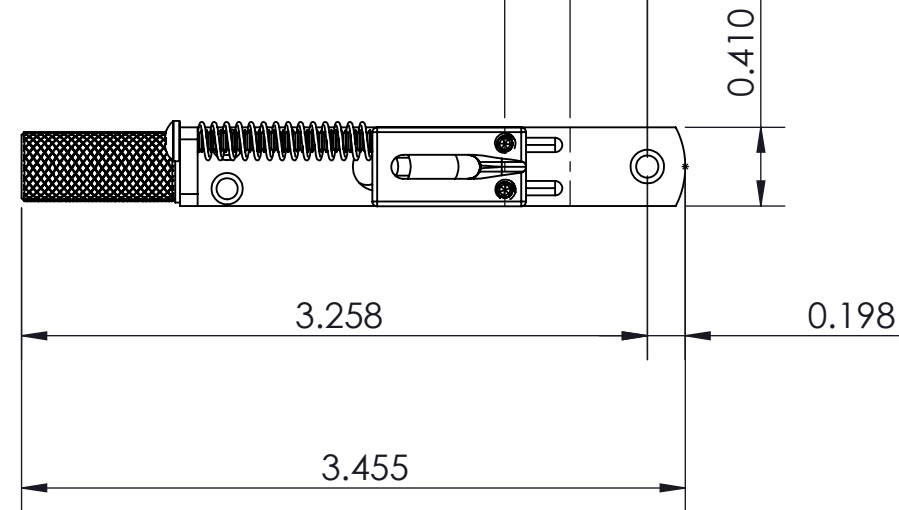

0.74
MAX INTONATION

0.40
MIN INTONATION

REF POINT

0.38
MAX HEIGHT

R0.205

0.21
MIN HEIGHT

WEIGHT (WITH MOUNTING HARDWARE): 1.5oz

THIS DRAWING IS THE SOLE PROPERTY OF HIPSHOT PRODUCTS, INC.
ALL RIGHTS ARE RESERVED.
DIMENSIONS AND PRODUCT FEATURES ARE SUBJECT TO CHANGE
WITHOUT NOTICE.

UNLESS OTHERWISE SPECIFIED:
DIMENSIONS ARE IN INCHES
TOLERANCE: ± .005

IMAGE NOT DRAWN
TO SCALE

8248 STATE ROUTE 96
Interlaken, NY 14847 U.S.A.
TEL: 607-532-9404 FAX: 607-532-9530
E-MAIL: info@HipshotProducts.com

Headless Solo Guitar Bridge