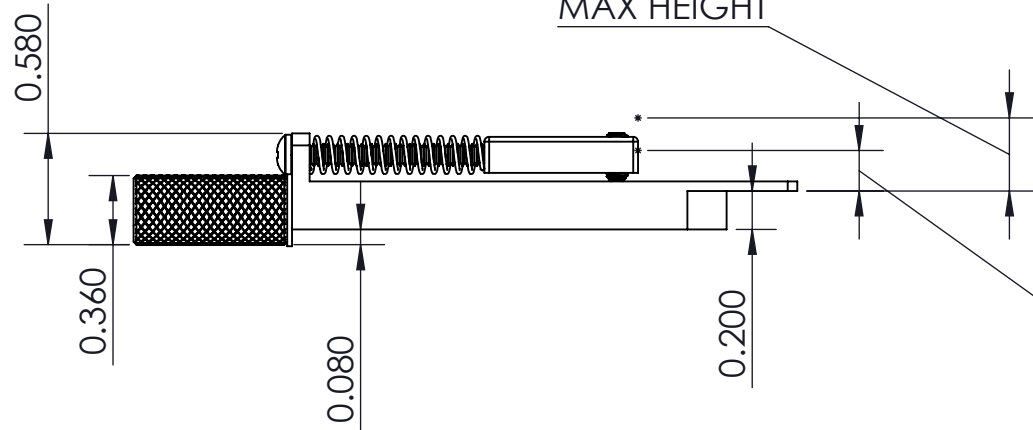

0.74
MAX INTONATION

0.40
MIN INTONATION

REF POINT

0.38
MAX HEIGHT

R0.205

0.21
MIN HEIGHT

WEIGHT (WITH MOUNTING HARDWARE): 1.5oz

THIS DRAWING IS THE SOLE PROPERTY OF HIPSHOT PRODUCTS, INC.
ALL RIGHTS ARE RESERVED.
DIMENSIONS AND PRODUCT FEATURES ARE SUBJECT TO CHANGE
WITHOUT NOTICE.

UNLESS OTHERWISE SPECIFIED:
DIMENSIONS ARE IN INCHES
TOLERANCE: ± .005

IMAGE NOT DRAWN
TO SCALE

8248 STATE ROUTE 96
Interlaken, NY 14847 U.S.A.
TEL: 607-532-9404 FAX: 607-532-9530
E-MAIL: info@HipshotProducts.com

Headless Solo Guitar Bridge