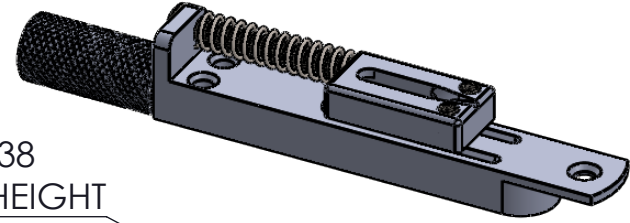

0.74
MAX INTONATION

0.40
MIN INTONATION

REF POINT

0.38
MAX HEIGHT

R0.205

0.21
MIN HEIGHT

WEIGHT (WITH MOUNTING HARDWARE): 1.5oz

THIS DRAWING IS THE SOLE PROPERTY OF HIPSHOT PRODUCTS, INC.
ALL RIGHTS ARE RESERVED.
DIMENSIONS AND PRODUCT FEATURES ARE SUBJECT TO CHANGE
WITHOUT NOTICE.

Headless Solo Guitar Bridge