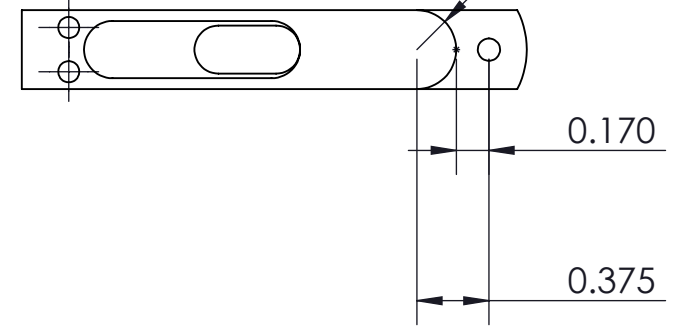

0.74
MAX INTONATION

0.40
MIN INTONATION

REF POINT

0.38
MAX HEIGHT

R0.205

0.21
MIN HEIGHT

WEIGHT (WITH MOUNTING HARDWARE): 1.5oz

THIS DRAWING IS THE SOLE PROPERTY OF HIPSHOT PRODUCTS, INC.
ALL RIGHTS ARE RESERVED.
DIMENSIONS AND PRODUCT FEATURES ARE SUBJECT TO CHANGE
WITHOUT NOTICE.

UNLESS OTHERWISE SPECIFIED:
DIMENSIONS ARE IN INCHES
TOLERANCE: ± .005

IMAGE NOT DRAWN
TO SCALE

8248 STATE ROUTE 96
Interlaken, NY 14847 U.S.A.
TEL: 607-532-9404 FAX: 607-532-9530
E-MAIL: info@HipshotProducts.com

Headless Solo Guitar Bridge