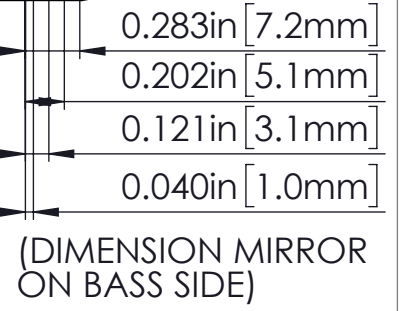

WEIGHT (WITH MOUNTING HARDWARE): 8.0oz [227g]

0.175in [4.4mm]

THIS DRAWING IS THE SOLE PROPERTY OF HIPSHOT PRODUCTS, INC. ALL RIGHTS ARE RESERVED. DIMENSIONS AND PRODUCT FEATURES MAY CHANGE WITHOUT NOTICE.
 UNLESS OTHERWISE SPECIFIED: DIMENSIONS ARE IN INCHES TOLERANCE: ± .005
 REV DATE: 12/1/2020
**4MS08115 - 8 STG
 MULTISCALE GUITAR BRIDGE
 11° .175**