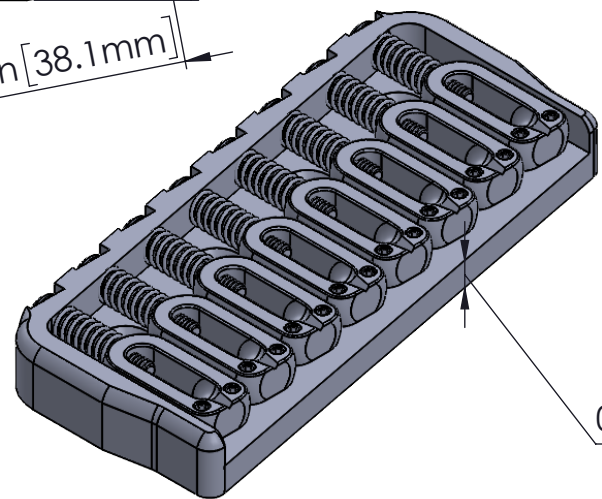

WEIGHT (WITH MOUNTING HARDWARE): 8.0oz [227g]

0.175in [4.4mm]

THIS DRAWING IS THE SOLE PROPERTY OF HIPSHOT PRODUCTS, INC. ALL RIGHTS ARE RESERVED. DIMENSIONS AND PRODUCT FEATURES MAY CHANGE WITHOUT NOTICE.
 UNLESS OTHERWISE SPECIFIED: DIMENSIONS ARE IN INCHES TOLERANCE: ± .005
 REV DATE: 12/1/2020
**4MS08115 - 8 STG
 MULTISCALE GUITAR BRIDGE
 11° .175**