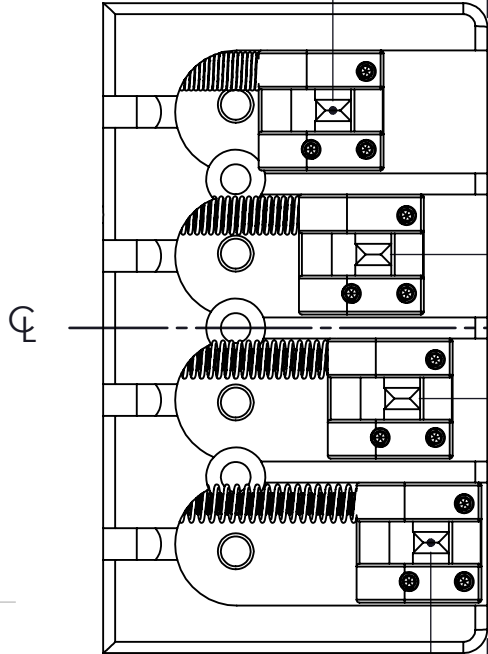

0.80  
MAX INTONATION

2.000

0.750 (±.062)  
STRING SPACING

0.775  
(THRU HOLE SPACING)

0.775  
(MOUNT HOLES)

3.383

0.29  
MIN INTONATION

0.690

1.310

0.650  
MAX STRING HEIGHT

0.39  
MIN STRING HEIGHT

WEIGHT (WITH MOUNTING HARDWARE): 8.9oz (BRASS) 4.5oz (ALUMINUM)

THIS DRAWING IS THE SOLE PROPERTY OF HIPSHOT PRODUCTS, INC.  
ALL RIGHTS ARE RESERVED.  
DIMENSIONS AND PRODUCT FEATURES ARE SUBJECT TO CHANGE  
WITHOUT NOTICE.

UNLESS OTHERWISE SPECIFIED:  
DIMENSIONS ARE IN INCHES  
TOLERANCE: ± .005

IMAGE NOT DRAWN  
TO SCALE

8248 STATE ROUTE 96  
Interlaken, NY 14847 U.S.A.

TEL: 607-532-9404 FAX: 607-532-9530

E-MAIL: info@HipshotProducts.com

5A4FM2 A STYLE FENDER MOUNT