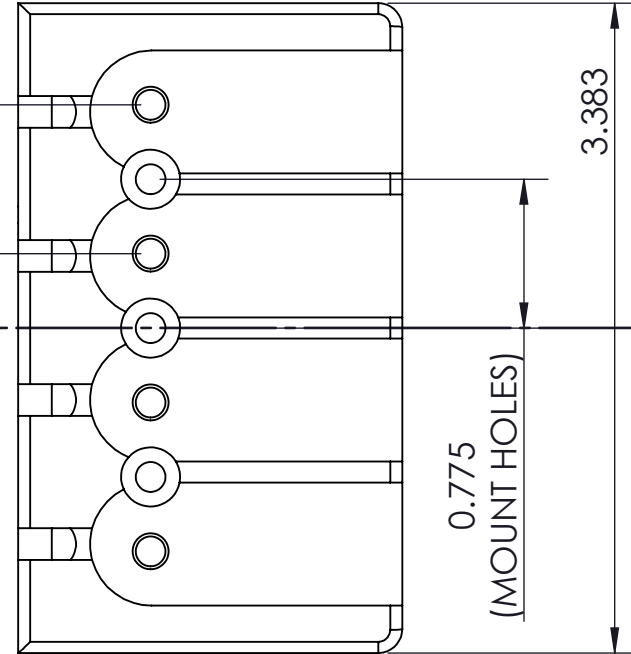

0.80  
MAX INTONATION

2.000

0.750 (±.062)  
STRING SPACING

0.775  
(THRU HOLE SPACING)

0.775  
(MOUNT HOLES)

3.383

0.29  
MIN INTONATION

0.690

1.310

0.650  
MAX STRING HEIGHT

0.39  
MIN STRING HEIGHT

WEIGHT (WITH MOUNTING HARDWARE): 8.9oz (BRASS) 4.5oz (ALUMINUM)

THIS DRAWING IS THE SOLE PROPERTY OF HIPSHOT PRODUCTS, INC.  
ALL RIGHTS ARE RESERVED.  
DIMENSIONS AND PRODUCT FEATURES ARE SUBJECT TO CHANGE  
WITHOUT NOTICE.

UNLESS OTHERWISE SPECIFIED:  
DIMENSIONS ARE IN INCHES  
TOLERANCE: ± .005

IMAGE NOT DRAWN  
TO SCALE

8248 STATE ROUTE 96  
Interlaken, NY 14847 U.S.A.

TEL: 607-532-9404 FAX: 607-532-9530

E-MAIL: info@HipshotProducts.com