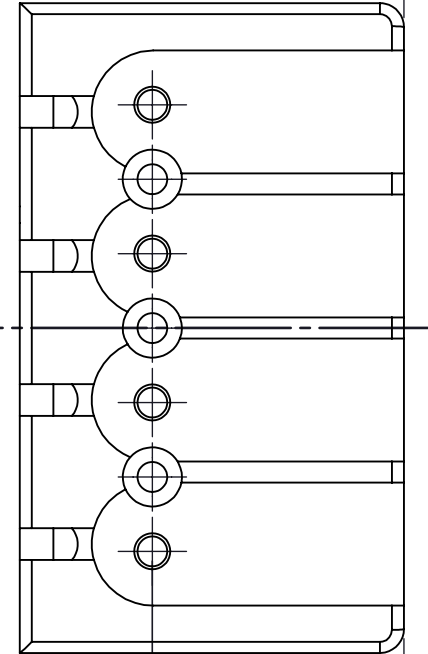

0.80  
MAX INTONATION

2.000

0.750 (±.062)  
STRING SPACING

0.775  
(THRU HOLE SPACING)

0.775  
(MOUNT HOLES)

3.383

0.29  
MIN INTONATION

0.690

1.310

0.650  
MAX STRING HEIGHT

0.39  
MIN STRING HEIGHT

WEIGHT (WITH MOUNTING HARDWARE): 8.9oz (BRASS) 4.5oz (ALUMINUM)

THIS DRAWING IS THE SOLE PROPERTY OF HIPSHOT PRODUCTS, INC.  
ALL RIGHTS ARE RESERVED.  
DIMENSIONS AND PRODUCT FEATURES ARE SUBJECT TO CHANGE  
WITHOUT NOTICE.

UNLESS OTHERWISE SPECIFIED:  
DIMENSIONS ARE IN INCHES  
TOLERANCE: ± .005

IMAGE NOT DRAWN  
TO SCALE

8248 STATE ROUTE 96  
Interlaken, NY 14847 U.S.A.

TEL: 607-532-9404 FAX: 607-532-9530

E-MAIL: info@HipshotProducts.com