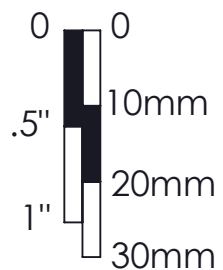

0.79in [20mm]  
(MAX INTONATION)

C-C

0.39in [10mm]  
(MIN INTONATION)

0.750in [19.1mm]  
±.062in [1.5mm]  
(STRING SPACING)

QUICK RELEASE CHANNELS

1.305in [33.1mm]

1.645in [41.8mm]

2.250in [57.2mm]

1.500in [38.1mm]

2.250in [57.2mm]

1.500in [38.1mm]

C-C

Scale

0.68in [17mm]

0.40in [10mm]

THIS DRAWING IS THE SOLE PROPERTY OF HIPSHOT PRODUCTS, INC. ALL RIGHTS ARE RESERVED. DIMENSIONS AND PRODUCT FEATURES MAY CHANGE WITHOUT NOTICE.

UNLESS OTHERWISE SPECIFIED; DIMENSIONS ARE IN INCHES TOLERANCE: ± .005

REV DATE: 4/25/2021

WEIGHT (WITH MOUNTING HARDWARE):  
ALUM: 7.8oz [221g] BRASS: 15.6oz [442g]

5A700-750 7 STG A STYLE  
BASS BRIDGE .750 SPACING  
DIMENSIONS