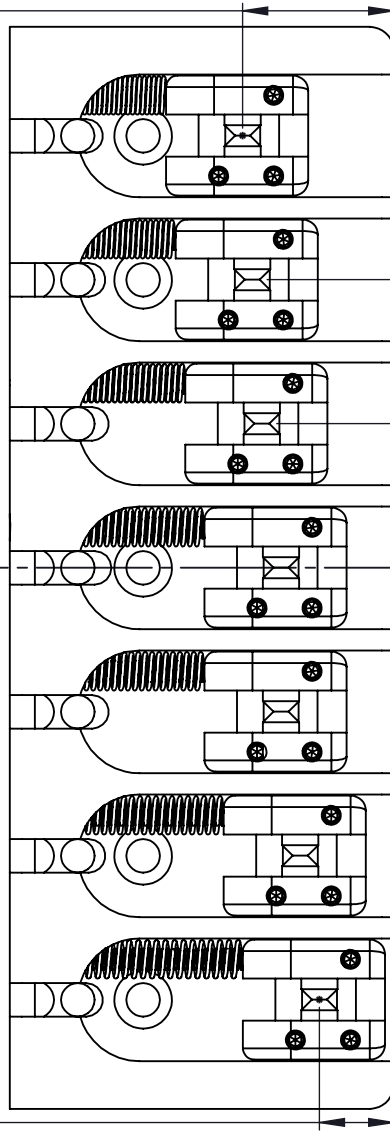

0.79in [20mm]  
(MAX INTONATION)

C-C

0.39in [10mm]  
(MIN INTONATION)

0.750in [19.1mm]  
±.062in [1.5mm]  
(STRING SPACING)

QUICK RELEASE CHANNELS

1.305in [33.1mm]

1.645in [41.8mm]

2.250in [57.2mm]

1.500in [38.1mm]

2.250in [57.2mm]

1.500in [38.1mm]

C-C

Scale

0.68in [17mm]

0.40in [10mm]

THIS DRAWING IS THE SOLE PROPERTY OF HIPSHOT PRODUCTS, INC. ALL RIGHTS ARE RESERVED. DIMENSIONS AND PRODUCT FEATURES MAY CHANGE WITHOUT NOTICE.

UNLESS OTHERWISE SPECIFIED; DIMENSIONS ARE IN INCHES TOLERANCE: ± .005

REV DATE: 4/25/2021

WEIGHT (WITH MOUNTING HARDWARE):  
ALUM: 7.8oz [221g] BRASS: 15.6oz [442g]

5A700-750 7 STG A STYLE  
BASS BRIDGE .750 SPACING  
DIMENSIONS