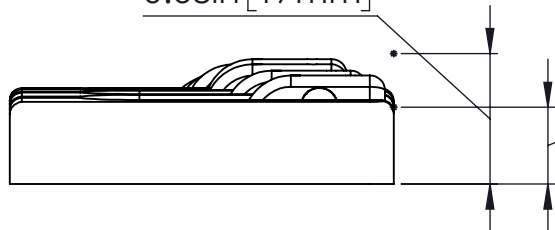

0.79in [20mm]  
(MAX INTONATION)

C-C

0.39in [10mm]  
(MIN INTONATION)

0.750in [19.1mm]  
±.062in [1.5mm]  
(STRING SPACING)

QUICK RELEASE CHANNELS

1.305in [33.1mm]

1.645in [41.8mm]

2.250in [57.2mm]

1.500in [38.1mm]

2.250in [57.2mm]

1.500in [38.1mm]

C-C

Scale

0.68in [17mm]

0.40in [10mm]

THIS DRAWING IS THE SOLE PROPERTY OF HIPSHOT PRODUCTS, INC. ALL RIGHTS ARE RESERVED. DIMENSIONS AND PRODUCT FEATURES MAY CHANGE WITHOUT NOTICE.

UNLESS OTHERWISE SPECIFIED; DIMENSIONS ARE IN INCHES TOLERANCE: ± .005

REV DATE: 4/25/2021

WEIGHT (WITH MOUNTING HARDWARE):  
ALUM: 7.8oz [221g] BRASS: 15.6oz [442g]

5A700-750 7 STG A STYLE  
BASS BRIDGE .750 SPACING  
DIMENSIONS