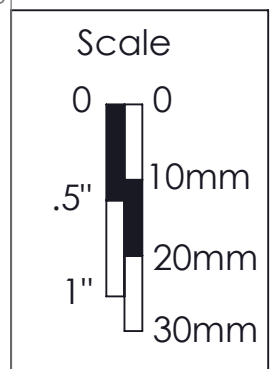

0.767in [19.5mm]

1.305in [33.1mm]

DISCONTINUED IN 2022

⌀

0.708in [18.0mm] (±.062)
STRING SPACING

0.630in [16.0mm]
(MAX STRING HEIGHT)

0.400in [10.2mm]
(MIN STRING HEIGHT)

1.062in [27.0mm]

2.478in [62.9mm]

1.062in [27.0mm]

2.478in [62.9mm]

0.367in [9.3mm]

THIS DRAWING IS THE SOLE PROPERTY OF HIPSHOT PRODUCTS, INC. ALL RIGHTS ARE RESERVED. DIMENSIONS AND PRODUCT FEATURES MAY CHANGE WITHOUT NOTICE.

UNLESS OTHERWISE SPECIFIED; DIMENSIONS ARE IN INCHES TOLERANCE: ± .005

REV DATE: 7/11/2021

**5A800-708 8 STG A STYLE
BASS BRIDGE .708 SPACING
DIMENSIONS**

8248 STATE ROUTE 96
Interlaken, NY 14847 U.S.A.
TEL: 607-532-9404 FAX: 607-532-9530
E-MAIL: info@hipshotproducts.com