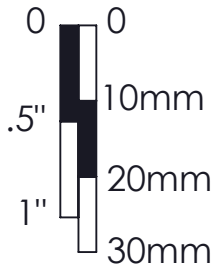

0.96in [24mm]  
(MAX INTONATION)

DISCONTINUED IN 2022

QUICK RELEASE CHANNELS

2.000in [50.8mm]  
1.271in [32.3mm]

0.910in [23.1mm]  
0.424in [10.8mm]

3.178in [80.7mm]

0.910in [23.1mm]  
0.424in [10.8mm]

R0.250in [6.4mm]

0.18in [5mm]  
(MIN INTONATION)

0.669in [17.0mm]  
(STRING SPACING)

0.68in [17mm]  
(MAX STRING HEIGHT)

0.39in [10mm]  
(MIN STRING HEIGHT)

Scale

WEIGHT (WITH MOUNTING HARDWARE):  
**ALUM:** 3.7oz [105g] **BRASS:** 7.3oz [207g]

THIS DRAWING IS THE SOLE PROPERTY OF HIPSHOT PRODUCTS, INC. ALL RIGHTS ARE RESERVED. DIMENSIONS AND PRODUCT FEATURES MAY CHANGE WITHOUT NOTICE.

UNLESS OTHERWISE SPECIFIED: DIMENSIONS ARE IN INCHES TOLERANCE: ± .005

REV DATE:  
2/28/2021

5B400-669 4 STG B STYLE BASS  
BRIDGE .669 SPACING  
DIMENSIONS

8248 STATE ROUTE 96  
Interlaken, NY 14847 U.S.A.  
TEL: 607-532-9404 FAX: 607-532-9530  
E-MAIL: info@hipshotproducts.com