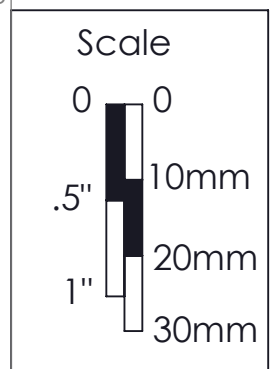

0.96in [24mm]
(MAX INTONATION)

0.18in [5mm]
(MIN INTONATION)

0.68in [17mm]
(MAX STRING HEIGHT)

0.39in [10mm]
(MIN STRING HEIGHT)

DISCONTINUED IN 2022

QUICK RELEASE CHANNELS

2.000in [50.8mm]

3.845in [97.7mm]

1.007in [25.6mm]

0.388in [9.8mm]

R0.250in [6.4mm]

1.264in [32.1mm]

1.007in [25.6mm]

0.388in [9.8mm]

WEIGHT (WITH MOUNTING HARDWARE):
ALUM: 3.9oz [111g] **BRASS:** 8.4oz [238g]

THIS DRAWING IS THE SOLE PROPERTY OF HIPSHOT PRODUCTS, INC. ALL RIGHTS ARE RESERVED. DIMENSIONS AND PRODUCT FEATURES MAY CHANGE WITHOUT NOTICE.

UNLESS OTHERWISE SPECIFIED: DIMENSIONS ARE IN INCHES TOLERANCE: ± .005

REV DATE: 2/28/2021

5B500-669 5 STG B STYLE BASS BRIDGE .669 SPACING DIMENSIONS

8248 STATE ROUTE 96
Interlaken, NY 14847 U.S.A.
TEL: 607-532-9404 FAX: 607-532-9530
E-MAIL: info@hipshotproducts.com