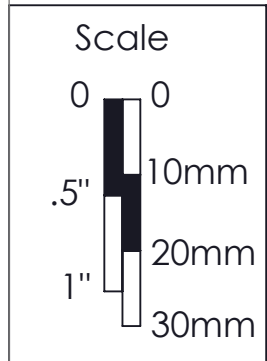

0.96in [24mm]
(MAX INTONATION)

0.18in [5mm]
(MIN INTONATION)

0.68in [17mm]
(MAX STRING HEIGHT)

0.39in [10mm]
(MIN STRING HEIGHT)

DISCONTINUED IN 2022

QUICK RELEASE CHANNELS

2.000in [50.8mm]

3.845in [97.7mm]

1.007in [25.6mm]

0.388in [9.8mm]

R0.250in [6.4mm]

1.264in [32.1mm]

1.007in [25.6mm]

0.388in [9.8mm]

WEIGHT (WITH MOUNTING HARDWARE):
ALUM: 3.9oz [111g] **BRASS:** 8.4oz [238g]

THIS DRAWING IS THE SOLE PROPERTY OF HIPSHOT PRODUCTS, INC. ALL RIGHTS ARE RESERVED. DIMENSIONS AND PRODUCT FEATURES MAY CHANGE WITHOUT NOTICE.

UNLESS OTHERWISE SPECIFIED; DIMENSIONS ARE IN INCHES TOLERANCE: ± .005

REV DATE:
12/1/2021

5B500-669 5 STG B STYLE BASS
BRIDGE .669 SPACING
DIMENSIONS

8248 STATE ROUTE 96
Interlaken, NY 14847 U.S.A.
TEL: 607-532-9404 FAX: 607-532-9530
E-MAIL: info@hipshotproducts.com