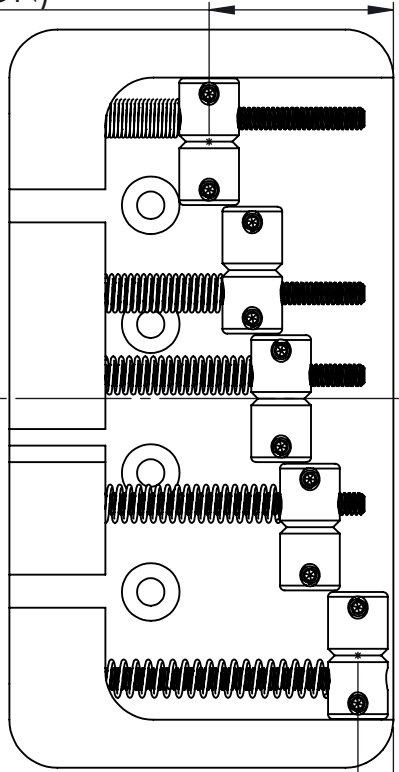

0.96in [24mm]
(MAX INTONATION)

0.18in [5mm]
(MIN INTONATION)

0.68in [17mm]
(MAX STRING HEIGHT)

0.39in [10mm]
(MIN STRING HEIGHT)

DISCONTINUED IN 2022

QUICK RELEASE CHANNELS

2.000in [50.8mm]

3.845in [97.7mm]

1.007in [25.6mm]

0.388in [9.8mm]

R0.250in [6.4mm]

1.264in [32.1mm]

1.007in [25.6mm]

0.388in [9.8mm]

WEIGHT (WITH MOUNTING HARDWARE):
ALUM: 3.9oz [111g] **BRASS:** 8.4oz [238g]

THIS DRAWING IS THE SOLE PROPERTY OF HIPSHOT PRODUCTS, INC. ALL RIGHTS ARE RESERVED. DIMENSIONS AND PRODUCT FEATURES MAY CHANGE WITHOUT NOTICE.

UNLESS OTHERWISE SPECIFIED; DIMENSIONS ARE IN INCHES TOLERANCE: ± .005

REV DATE:
12/1/2021

5B500-669 5 STG B STYLE BASS
BRIDGE .669 SPACING
DIMENSIONS

8248 STATE ROUTE 96
Interlaken, NY 14847 U.S.A.
TEL: 607-532-9404 FAX: 607-532-9530
E-MAIL: info@hipshotproducts.com