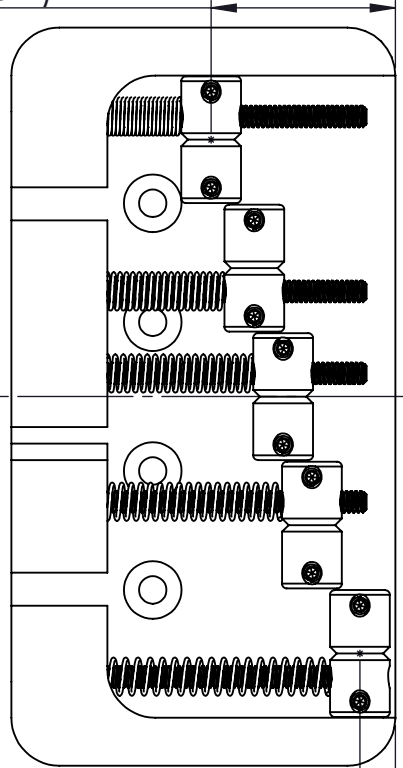

0.96in [24mm]
(MAX INTONATION)

0.18in [5mm]
(MIN INTONATION)

0.68in [17mm]
(MAX STRING HEIGHT)

0.39in [10mm]
(MIN STRING HEIGHT)

DISCONTINUED IN 2022

QUICK RELEASE CHANNELS

2.000in [50.8mm]

3.845in [97.7mm]

1.007in [25.6mm]

0.388in [9.8mm]

R0.250in [6.4mm]

1.264in [32.1mm]

1.007in [25.6mm]

0.388in [9.8mm]

WEIGHT (WITH MOUNTING HARDWARE):
ALUM: 3.9oz [111g] **BRASS:** 8.4oz [238g]

THIS DRAWING IS THE SOLE PROPERTY OF HIPSHOT PRODUCTS, INC. ALL RIGHTS ARE RESERVED. DIMENSIONS AND PRODUCT FEATURES MAY CHANGE WITHOUT NOTICE.

UNLESS OTHERWISE SPECIFIED: DIMENSIONS ARE IN INCHES TOLERANCE: ± .005

REV DATE: 2/28/2021

5B500-669 5 STG B STYLE BASS BRIDGE .669 SPACING DIMENSIONS

8248 STATE ROUTE 96
Interlaken, NY 14847 U.S.A.
TEL: 607-532-9404 FAX: 607-532-9530
E-MAIL: info@hipshotproducts.com