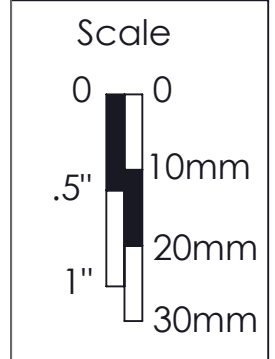

0.552in [14.0mm]
MAX INTONATION

0.656in [16.7mm] (±0.062 in [1.5mm])
(STRING SPACING)

0.292in [7.4mm]
MIN INTONATION

0.630in [16.0mm]
(MAX STRING HEIGHT)

0.400in [10.2mm]
(MIN STRING HEIGHT)

5.125in [130.2mm]

4.335in [110.1mm]

0.718in [18.2mm]
1.200in [30.5mm]
1.440in [36.6mm]

THIS DRAWING IS THE SOLE PROPERTY OF HIPSHOT PRODUCTS, INC. ALL RIGHTS ARE RESERVED. DIMENSIONS AND PRODUCT FEATURES MAY CHANGE WITHOUT NOTICE.

UNLESS OTHERWISE SPECIFIED: DIMENSIONS ARE IN INCHES TOLERANCE: ± .005

REV DATE: 5/31/2020

5D500-656 5 STG D STYLE - 656

8248 STATE ROUTE 96
Interlaken, NY 14847 U.S.A.
TEL: 607-532-9404 FAX: 607-532-9530
E-MAIL: info@HipshotProducts.com

Scale

0 0

.5" 10mm

1" 20mm

30mm

WEIGHT (WITH MOUNTING HARDWARE): 5.5oz [156g]

THIS DRAWING IS THE SOLE PROPERTY OF HIPSHOT PRODUCTS, INC. ALL RIGHTS ARE RESERVED. DIMENSIONS AND PRODUCT FEATURES MAY CHANGE WITHOUT NOTICE.