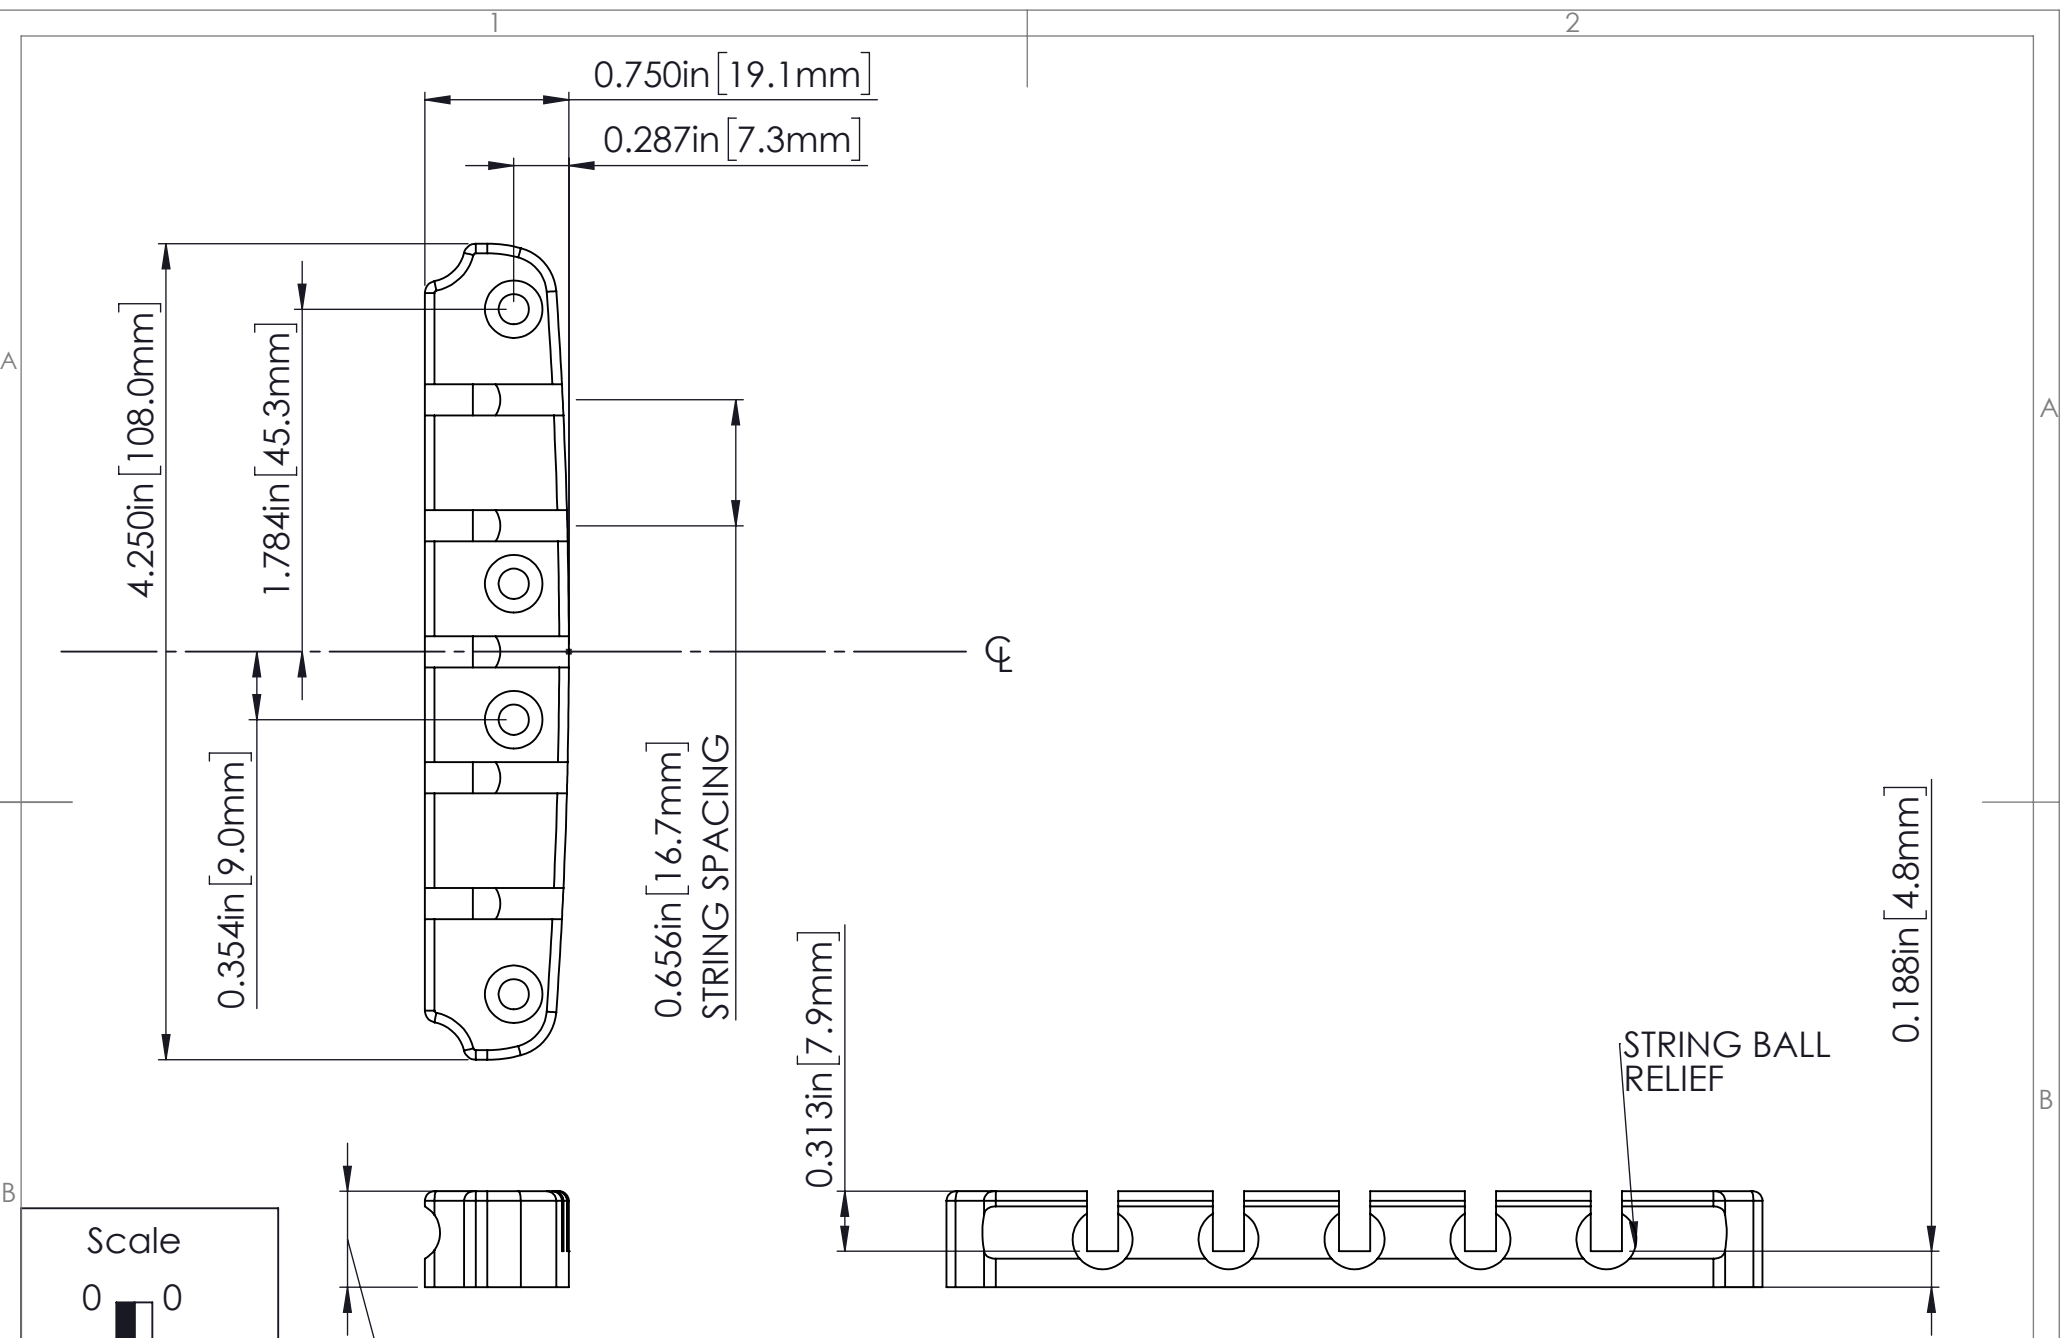

4.335in [110.1mm]

0.718in [18.2mm]
1.200in [30.5mm]
1.440in [36.6mm]

THIS DRAWING IS THE SOLE PROPERTY OF HIPSHOT PRODUCTS, INC. ALL RIGHTS ARE RESERVED. DIMENSIONS AND PRODUCT FEATURES MAY CHANGE WITHOUT NOTICE.

UNLESS OTHERWISE SPECIFIED: DIMENSIONS ARE IN INCHES TOLERANCE: ± .005

REV DATE: 5/31/2020

5D500-656 5 STG D STYLE - 656

8248 STATE ROUTE 96
Interlaken, NY 14847 U.S.A.
TEL: 607-532-9404 FAX: 607-532-9530
E-MAIL: info@HipshotProducts.com

Scale

0 0

.5" 10mm

1" 20mm

30mm

WEIGHT (WITH MOUNTING HARDWARE): 5.5oz [156g]

THIS DRAWING IS THE SOLE PROPERTY OF HIPSHOT PRODUCTS, INC. ALL RIGHTS ARE RESERVED. DIMENSIONS AND PRODUCT FEATURES MAY CHANGE WITHOUT NOTICE.

UNLESS OTHERWISE SPECIFIED; DIMENSIONS ARE IN INCHES TOLERANCE: ± .005

REV DATE: 5/31/2020

5D500-656 5 STG D STYLE - 656

8248 STATE ROUTE 96
Interlaken, NY 14847 U.S.A.
TEL: 607-532-9404 FAX: 607-532-9530
E-MAIL: info@HipshotProducts.com