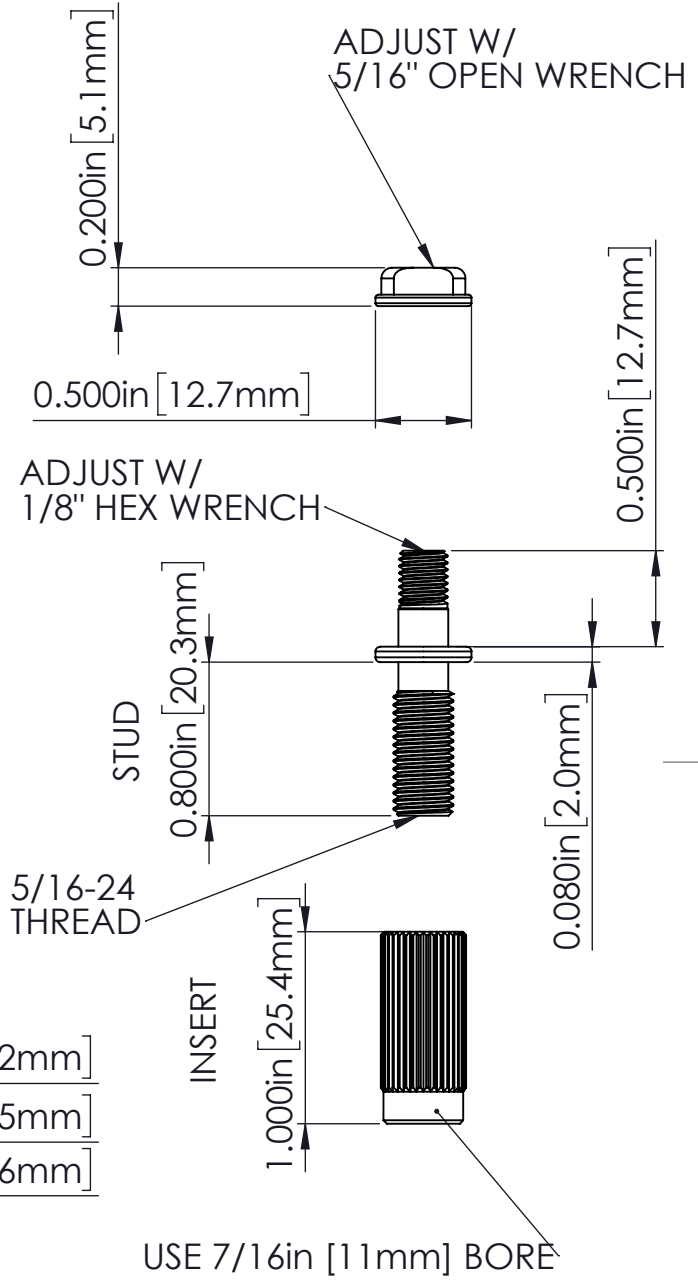

0.552in [14.0mm]
MAX INTONATION

0.656in [16.7mm] (±0.062 in [1.5mm])
(STRING SPACING)

0.292in [7.4mm]
MIN INTONATION

0.630in [16.0mm]
(MAX STRING HEIGHT)

0.400in [10.2mm]
(MIN STRING HEIGHT)

5.125in [130.2mm]

4.335in [110.1mm]

0.718in [18.2mm]
1.200in [30.5mm]
1.440in [36.6mm]

THIS DRAWING IS THE SOLE PROPERTY OF HIPSHOT PRODUCTS, INC. ALL RIGHTS ARE RESERVED. DIMENSIONS AND PRODUCT FEATURES MAY CHANGE WITHOUT NOTICE.

UNLESS OTHERWISE SPECIFIED: DIMENSIONS ARE IN INCHES TOLERANCE: ± .005

REV DATE: 5/31/2020

5D500-656 5 STG D STYLE - 656

8248 STATE ROUTE 96
Interlaken, NY 14847 U.S.A.
TEL: 607-532-9404 FAX: 607-532-9530
E-MAIL: info@HipshotProducts.com

Scale

0 0

.5" 10mm

1" 20mm

30mm

WEIGHT (WITH MOUNTING HARDWARE): 5.5oz [156g]

THIS DRAWING IS THE SOLE PROPERTY OF HIPSHOT PRODUCTS, INC. ALL RIGHTS ARE RESERVED. DIMENSIONS AND PRODUCT FEATURES MAY CHANGE WITHOUT NOTICE.