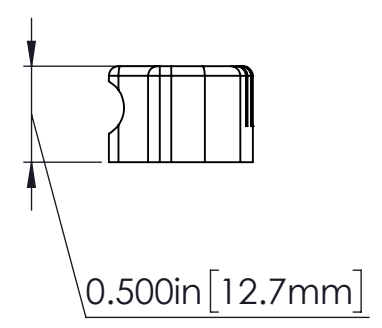

4.335in [110.1mm]

0.718in [18.2mm]
1.200in [30.5mm]
1.440in [36.6mm]

THIS DRAWING IS THE SOLE PROPERTY OF HIPSHOT PRODUCTS, INC. ALL RIGHTS ARE RESERVED. DIMENSIONS AND PRODUCT FEATURES MAY CHANGE WITHOUT NOTICE.

UNLESS OTHERWISE SPECIFIED: DIMENSIONS ARE IN INCHES TOLERANCE: ± .005

REV DATE: 5/31/2020

5D500-656 5 STG D STYLE - 656

8248 STATE ROUTE 96
Interlaken, NY 14847 U.S.A.
TEL: 607-532-9404 FAX: 607-532-9530
E-MAIL: info@HipshotProducts.com

Scale

0 0

.5" 10mm

1" 20mm

30mm

WEIGHT (WITH MOUNTING HARDWARE): 5.5oz [156g]

THIS DRAWING IS THE SOLE PROPERTY OF HIPSHOT PRODUCTS, INC. ALL RIGHTS ARE RESERVED. DIMENSIONS AND PRODUCT FEATURES MAY CHANGE WITHOUT NOTICE.

UNLESS OTHERWISE SPECIFIED; DIMENSIONS ARE IN INCHES TOLERANCE: ± .005

REV DATE: 5/31/2020

5D500-656 5 STG D STYLE - 656

8248 STATE ROUTE 96
Interlaken, NY 14847 U.S.A.
TEL: 607-532-9404 FAX: 607-532-9530
E-MAIL: info@HipshotProducts.com