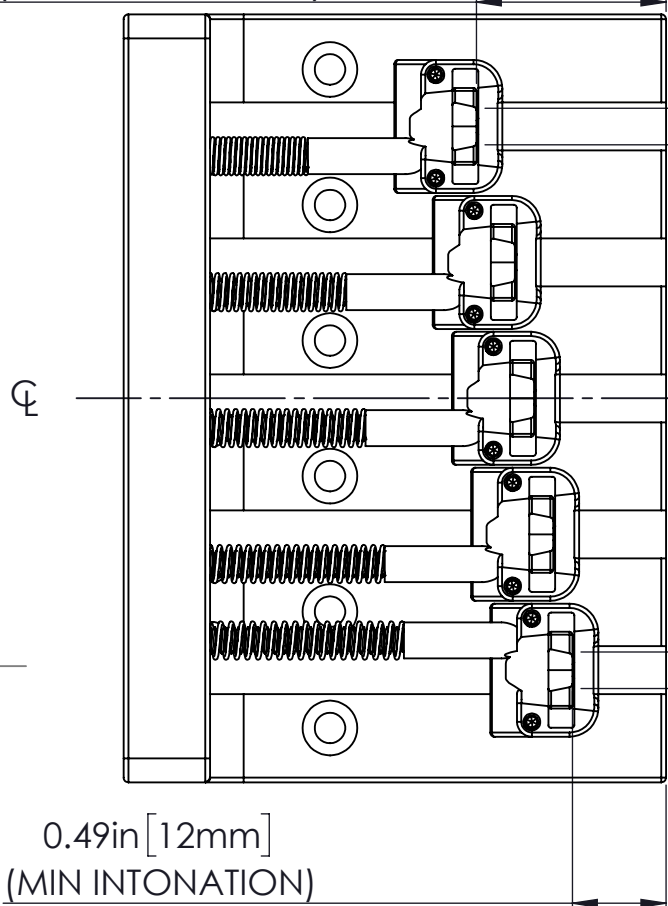

0.99in [25mm]
(MAX INTONATION)

0.450in [11.4mm]

2.825in [71.8mm]

1.713in [43.5mm]

1.007in [25.6mm]

0.301in [7.6mm]

0.405in [10.3mm]

1.111in [28.2mm]

1.717in [43.6mm]

4.000in [101.6mm]

1.750in [44.5mm]

1.075in [27.3mm]

2.642in [67.1mm]
(MIN STRING SPACING)

3.022in [76.8mm]
(MAX STRING SPACING)

0.58in [15mm]
(MAX STRING HEIGHT)

0.40in [10mm]
(MIN STRING HEIGHT)

WEIGHT (WITH MOUNTING HARDWARE): 11oz [312g]

THIS DRAWING IS THE SOLE PROPERTY OF HIPSHOT PRODUCTS, INC. ALL RIGHTS ARE RESERVED. DIMENSIONS AND PRODUCT FEATURES MAY CHANGE WITHOUT NOTICE.

UNLESS OTHERWISE SPECIFIED: DIMENSIONS ARE IN INCHES TOLERANCE: ± .005

REV DATE: 12/29/2021

5K502 5 STG KICKASS BASS
BRIDGE STYLE 2 DIMENSIONS

8248 STATE ROUTE 96

Interlaken, NY 14847 U.S.A.

TEL: 607-532-9404 FAX: 607-532-9530

E-MAIL: info@hipshotproducts.com