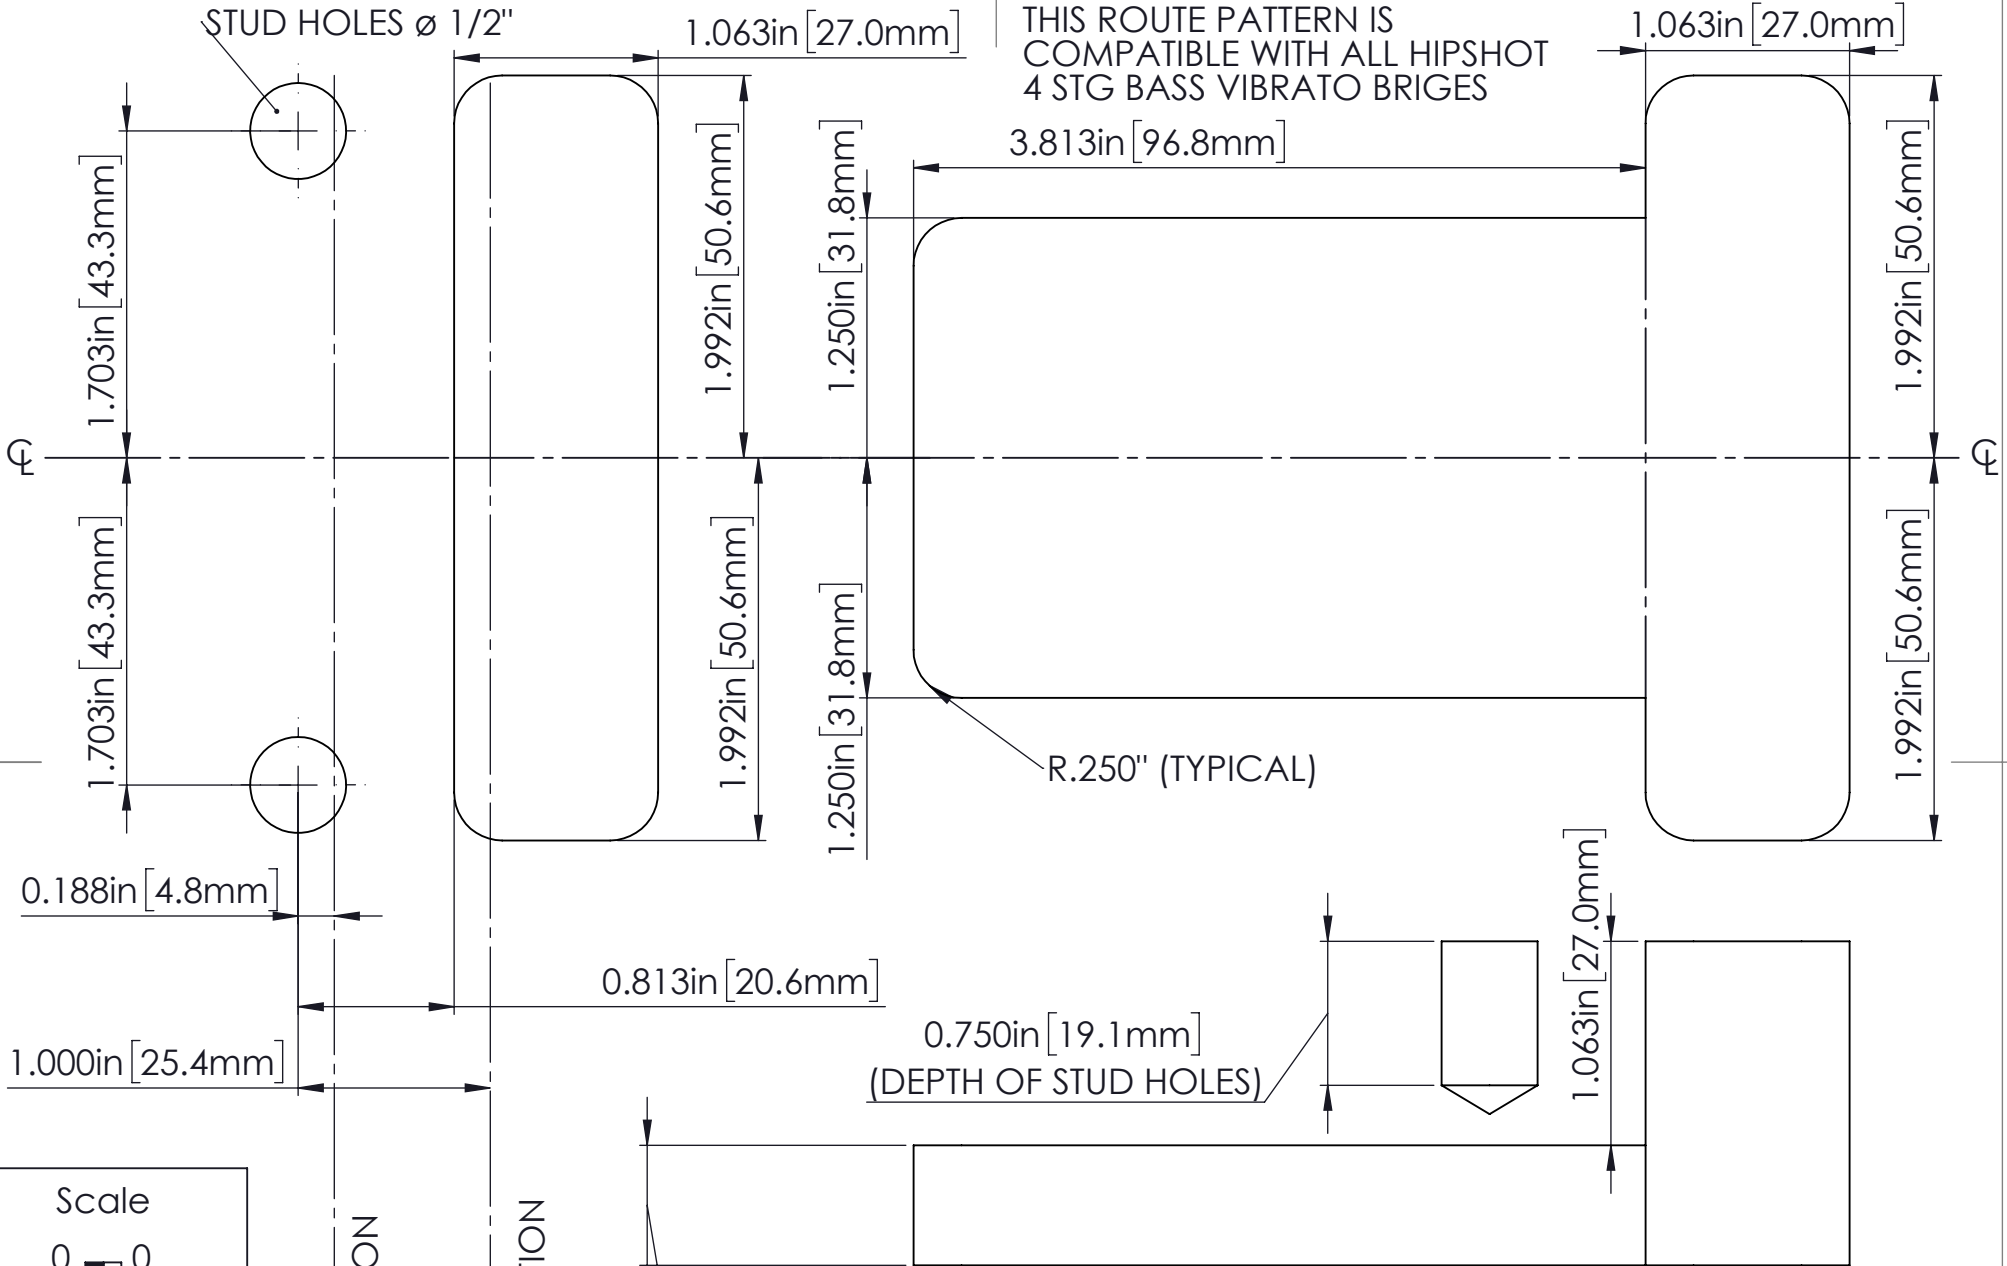

STUD HOLES  $\varnothing$  1/2"

THIS ROUTE PATTERN IS  
COMPATIBLE WITH ALL HIPSHOT  
4 STG BASS VIBRATO BRIGES

MIN INTONATION

MAX INTONATION

THIS DRAWING IS THE SOLE PROPERTY OF HIPSHOT PRODUCTS, INC. ALL RIGHTS ARE RESERVED. DIMENSIONS AND PRODUCT FEATURES MAY CHANGE WITHOUT NOTICE.

UNLESS OTHERWISE SPECIFIED: DIMENSIONS ARE IN INCHES TOLERANCE:  $\pm .005$

REV DATE: 2/1/2022

8248 STATE ROUTE 96  
 Interlaken, NY 14847 U.S.A.  
 TEL: 607-532-9404 FAX: 607-532-9530  
 E-MAIL: info@HipshotProducts.com

5V400 4 STG BASS VIBRATO  
 ROUTING TEMPLATE  
 DIMENSIONS