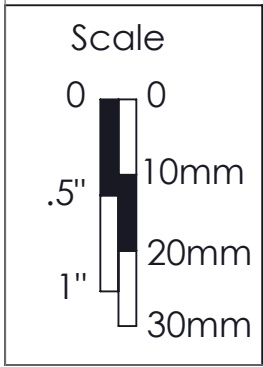

STUD HOLES $\phi 1/2"$

1.063in [27.0mm]

0.625in [15.9mm]

3.813in [96.8mm]

2.078in [52.8mm]

2.367in [60.1mm]

1.250in [31.8mm]

2.367in [60.1mm]

2.078in [52.8mm]

2.367in [60.1mm]

1.250in [31.8mm]

2.367in [60.1mm]

R.250" (TYPICAL)

0.188in [4.8mm]

1.063in [27.0mm]

scale line

0.813in [20.6mm]

0.625in [15.9mm]

SIDE VIEW
ON PAGE 2

scale line

Scale

THIS DRAWING IS THE SOLE PROPERTY OF HIPSHOT PRODUCTS, INC. ALL RIGHTS ARE RESERVED. DIMENSIONS AND PRODUCT FEATURES MAY CHANGE WITHOUT NOTICE.

UNLESS OTHERWISE SPECIFIED; DIMENSIONS ARE IN INCHES TOLERANCE: $\pm .005$

REV DATE: 12/29/2020

5V500 BASS VIBRATO
ROUTING TEMPLATE
DIMENSIONS

8248 STATE ROUTE 96
Interlaken, NY 14847 U.S.A.
TEL: 607-532-9404 FAX: 607-532-9530
E-MAIL: info@HipsHOTProducts.com