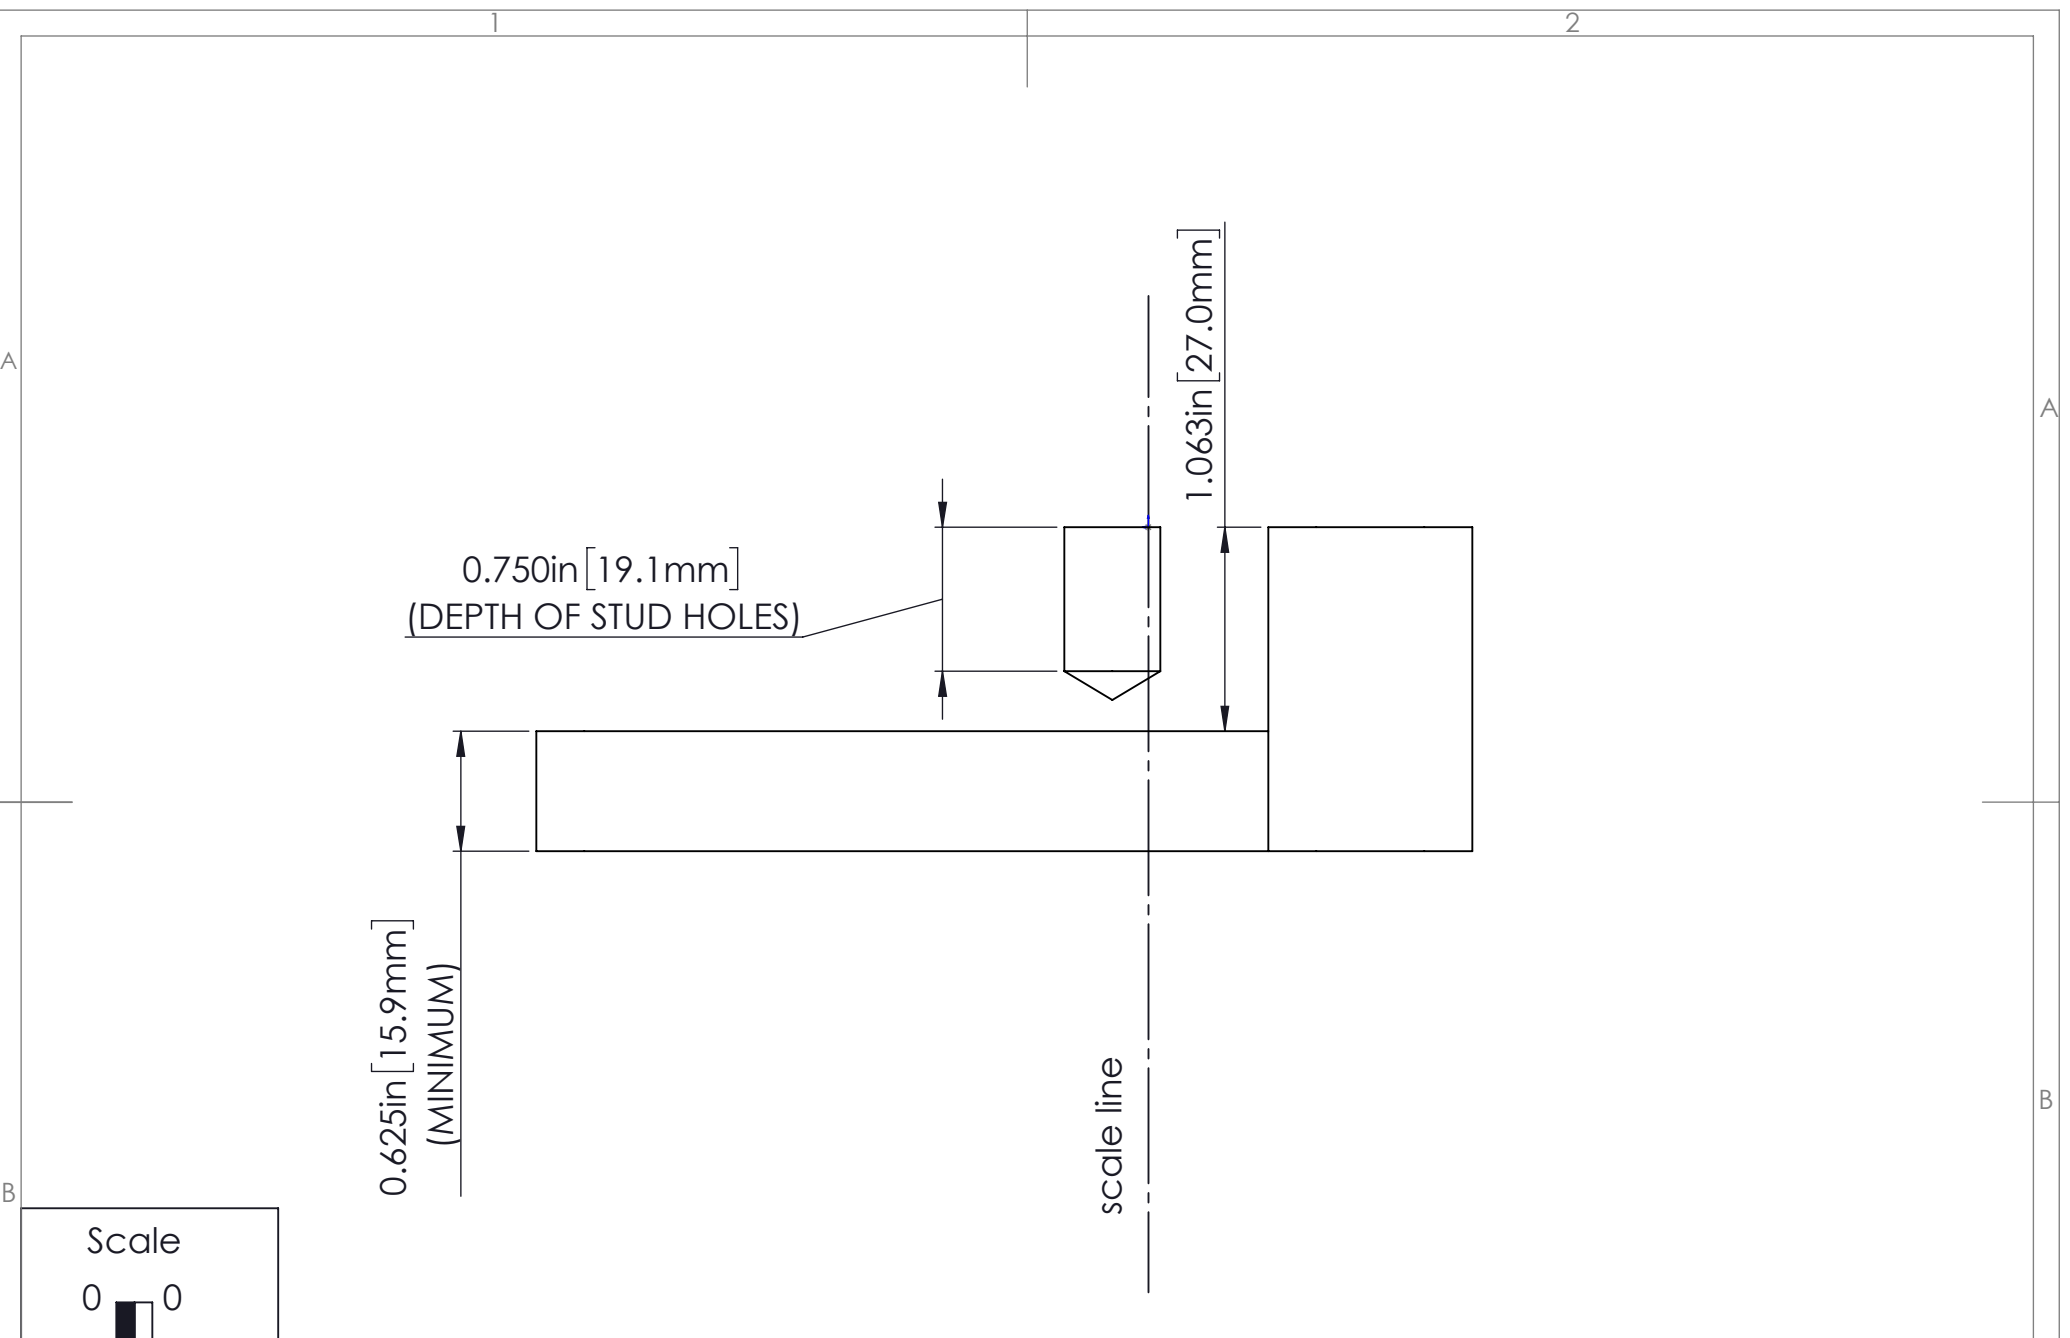

2.078in [52.8mm]

2.367in [60.1mm]

1.250in [31.8mm]

2.367in [60.1mm]

R.250" (TYPICAL)

0.188in [4.8mm]

1.063in [27.0mm]

scale line

0.813in [20.6mm]

0.625in [15.9mm]

SIDE VIEW
ON PAGE 2

scale line

Scale

THIS DRAWING IS THE SOLE PROPERTY OF HIPSHOT PRODUCTS, INC. ALL RIGHTS ARE RESERVED. DIMENSIONS AND PRODUCT FEATURES MAY CHANGE WITHOUT NOTICE.

UNLESS OTHERWISE SPECIFIED; DIMENSIONS ARE IN INCHES TOLERANCE: $\pm .005$

REV DATE: 12/29/2020

5V500 BASS VIBRATO
ROUTING TEMPLATE
DIMENSIONS

8248 STATE ROUTE 96
Interlaken, NY 14847 U.S.A.
TEL: 607-532-9404 FAX: 607-532-9530
E-MAIL: info@HipsHOTProducts.com

THIS DRAWING IS THE SOLE PROPERTY OF HIPSHOT PRODUCTS, INC. ALL RIGHTS ARE RESERVED. DIMENSIONS AND PRODUCT FEATURES MAY CHANGE WITHOUT NOTICE.

UNLESS OTHERWISE SPECIFIED: DIMENSIONS ARE IN INCHES TOLERANCE: $\pm .005$	REV DATE: 12/29/2020
--	----------------------