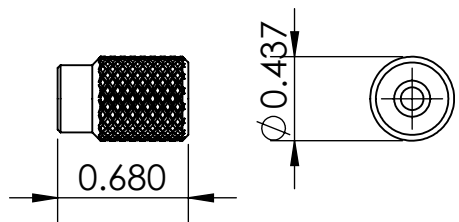

DELTA
(AMBER)
6B1DLT-A
0.07oz

DELTA
(METAL)
6B1DLT
.36oz

HALF MOON
(METAL)
6B1MOO
0.43oz

INDUSTRIAL
(METAL)
6B1IND
0.13oz

DECO
(METAL)
6B1DCO
0.30oz

TULIP
(METAL)
6B1TLP
0.31oz

THIS DRAWING IS THE SOLE PROPERTY OF HIPSHOT PRODUCTS, INC.
ALL RIGHTS ARE RESERVED.
DIMENSIONS AND PRODUCT FEATURES ARE SUBJECT TO CHANGE
WITHOUT NOTICE.

UNLESS OTHERWISE SPECIFIED:
DIMENSIONS ARE IN INCHES
TOLERANCE: ± .005

IMAGE NOT DRAWN
TO SCALE

8248 STATE ROUTE 96
Interlaken, NY 14847 U.S.A.
TEL: 607-532-9404 FAX: 607-532-9530
E-MAIL: info@HipshotProducts.com

THIS DRAWING IS THE SOLE PROPERTY OF HIPSHOT PRODUCTS, INC.
ALL RIGHTS ARE RESERVED.
DIMENSIONS AND PRODUCT FEATURES ARE SUBJECT TO CHANGE
WITHOUT NOTICE.

UNLESS OTHERWISE SPECIFIED:
DIMENSIONS ARE IN INCHES
TOLERANCE: ± .005