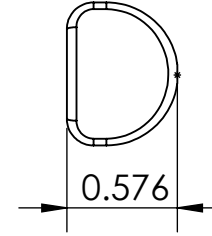

THIS DRAWING IS THE SOLE PROPERTY OF HIPSHOT PRODUCTS, INC.
ALL RIGHTS ARE RESERVED.
DIMENSIONS AND PRODUCT FEATURES ARE SUBJECT TO CHANGE
WITHOUT NOTICE.

UNLESS OTHERWISE SPECIFIED:
DIMENSIONS ARE IN INCHES
TOLERANCE: ± .005

IMAGE NOT DRAWN
TO SCALE

8248 STATE ROUTE 96
Interlaken, NY 14847 U.S.A.
TEL: 607-532-9404 FAX: 607-532-9530
E-MAIL: info@HipshotProducts.com

0.671

0.906

0.335

BIG BUTTER BEAN
(AMBER & PEARL)
6B1BBB-P
0.08oz

0.568

HALF MOON MINI
(PEARL & AMBER)
6B1HMM
0.50oz

0.739

0.275

0.576

HALF MOON MINI
(METAL)
6B1HMM-P
0.27oz

0.745

0.250