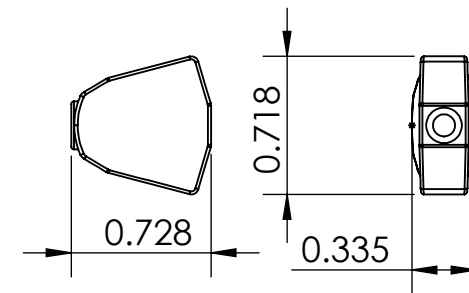

DELTA
(AMBER)
6B1DLT-A
0.07oz

DELTA
(METAL)
6B1DLT
.36oz

HALF MOON
(METAL)
6B1MOO
0.43oz

INDUSTRIAL
(METAL)
6B1IND
0.13oz

DECO
(METAL)
6B1DCO
0.30oz

TULIP
(METAL)
6B1TLP
0.31oz

THIS DRAWING IS THE SOLE PROPERTY OF HIPSHOT PRODUCTS, INC.
ALL RIGHTS ARE RESERVED.
DIMENSIONS AND PRODUCT FEATURES ARE SUBJECT TO CHANGE
WITHOUT NOTICE.

UNLESS OTHERWISE SPECIFIED:
DIMENSIONS ARE IN INCHES
TOLERANCE: ± .005

IMAGE NOT DRAWN
TO SCALE

8248 STATE ROUTE 96
Interlaken, NY 14847 U.S.A.
TEL: 607-532-9404 FAX: 607-532-9530
E-MAIL: info@HipshotProducts.com

THIS DRAWING IS THE SOLE PROPERTY OF HIPSHOT PRODUCTS, INC.
ALL RIGHTS ARE RESERVED.
DIMENSIONS AND PRODUCT FEATURES ARE SUBJECT TO CHANGE
WITHOUT NOTICE.

UNLESS OTHERWISE SPECIFIED:
DIMENSIONS ARE IN INCHES
TOLERANCE: ± .005