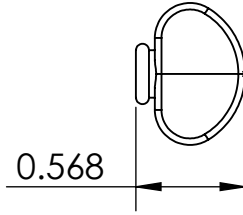

THIS DRAWING IS THE SOLE PROPERTY OF HIPSHOT PRODUCTS, INC.
ALL RIGHTS ARE RESERVED.
DIMENSIONS AND PRODUCT FEATURES ARE SUBJECT TO CHANGE
WITHOUT NOTICE.

UNLESS OTHERWISE SPECIFIED:
DIMENSIONS ARE IN INCHES
TOLERANCE: ± .005

IMAGE NOT DRAWN
TO SCALE

8248 STATE ROUTE 96
Interlaken, NY 14847 U.S.A.
TEL: 607-532-9404 FAX: 607-532-9530
E-MAIL: info@HipshotProducts.com

0.671

0.906

0.335

BIG BUTTER BEAN
(AMBER & PEARL)
6B1BBB-P
0.08oz

0.568

HALF MOON MINI
(PEARL & AMBER)
6B1HMM
0.50oz

0.739

0.275

0.576

HALF MOON MINI
(METAL)
6B1HMM-P
0.27oz

0.745

0.250