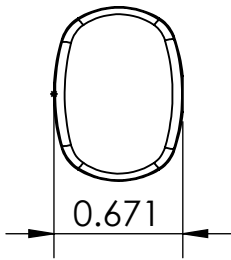

0.671

0.906

0.335

0.568

0.739

0.275

0.576

0.745

0.250

THIS DRAWING IS THE SOLE PROPERTY OF HIPSHOT PRODUCTS, INC.
ALL RIGHTS ARE RESERVED.
DIMENSIONS AND PRODUCT FEATURES ARE SUBJECT TO CHANGE
WITHOUT NOTICE.

UNLESS OTHERWISE SPECIFIED:
DIMENSIONS ARE IN INCHES
TOLERANCE: ± .005

IMAGE NOT DRAWN
TO SCALE

8248 STATE ROUTE 96
Interlaken, NY 14847 U.S.A.
TEL: 607-532-9404 FAX: 607-532-9530
E-MAIL: info@HipshotProducts.com