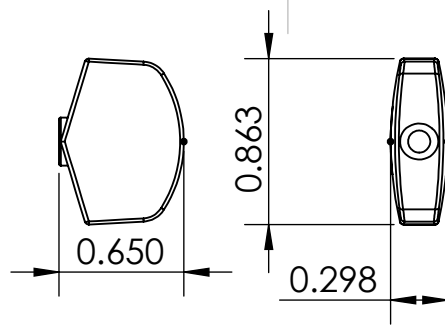

DELTA
(AMBER)
6B1DLT-A
0.07oz

DELTA
(METAL)
6B1DLT
.36oz

HALF MOON
(METAL)
6B1MOO
0.43oz

INDUSTRIAL
(METAL)
6B1IND
0.13oz

DECO
(METAL)
6B1DCO
0.30oz

TULIP
(METAL)
6B1TLP
0.31oz

THIS DRAWING IS THE SOLE PROPERTY OF HIPSHOT PRODUCTS, INC.
ALL RIGHTS ARE RESERVED.
DIMENSIONS AND PRODUCT FEATURES ARE SUBJECT TO CHANGE
WITHOUT NOTICE.

UNLESS OTHERWISE SPECIFIED:
DIMENSIONS ARE IN INCHES
TOLERANCE: ± .005

IMAGE NOT DRAWN
TO SCALE

8248 STATE ROUTE 96
Interlaken, NY 14847 U.S.A.
TEL: 607-532-9404 FAX: 607-532-9530
E-MAIL: info@HipshotProducts.com

THIS DRAWING IS THE SOLE PROPERTY OF HIPSHOT PRODUCTS, INC.
ALL RIGHTS ARE RESERVED.
DIMENSIONS AND PRODUCT FEATURES ARE SUBJECT TO CHANGE
WITHOUT NOTICE.

UNLESS OTHERWISE SPECIFIED:
DIMENSIONS ARE IN INCHES
TOLERANCE: ± .005