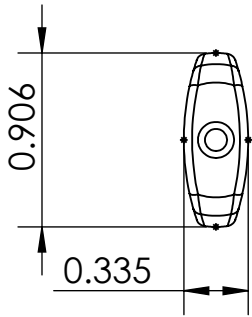

THIS DRAWING IS THE SOLE PROPERTY OF HIPSHOT PRODUCTS, INC.
ALL RIGHTS ARE RESERVED.
DIMENSIONS AND PRODUCT FEATURES ARE SUBJECT TO CHANGE
WITHOUT NOTICE.

UNLESS OTHERWISE SPECIFIED:
DIMENSIONS ARE IN INCHES
TOLERANCE: ± .005

IMAGE NOT DRAWN
TO SCALE

8248 STATE ROUTE 96
Interlaken, NY 14847 U.S.A.
TEL: 607-532-9404 FAX: 607-532-9530
E-MAIL: info@HipshotProducts.com

0.671

0.906

0.335

BIG BUTTER BEAN
(AMBER & PEARL)
6B1BBB-P
0.08oz