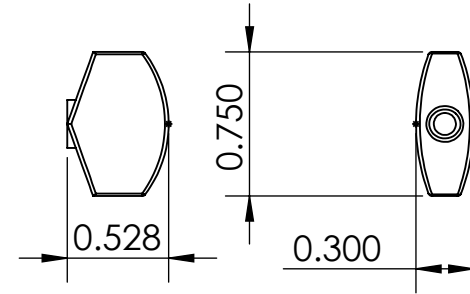

HEX
(METAL)
6B1HEX
0.26oz