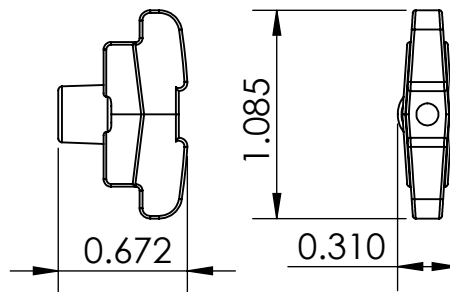

DELTA
(AMBER)
6B1DLT-A
0.07oz

DELTA
(METAL)
6B1DLT
.36oz

HALF MOON
(METAL)
6B1MOO
0.43oz

INDUSTRIAL
(METAL)
6B1IND
0.13oz

DECO
(METAL)
6B1DCO
0.30oz

TULIP
(METAL)
6B1TLP
0.31oz

THIS DRAWING IS THE SOLE PROPERTY OF HIPSHOT PRODUCTS, INC.
ALL RIGHTS ARE RESERVED.
DIMENSIONS AND PRODUCT FEATURES ARE SUBJECT TO CHANGE
WITHOUT NOTICE.

UNLESS OTHERWISE SPECIFIED:
DIMENSIONS ARE IN INCHES
TOLERANCE: ± .005

IMAGE NOT DRAWN
TO SCALE

8248 STATE ROUTE 96
Interlaken, NY 14847 U.S.A.
TEL: 607-532-9404 FAX: 607-532-9530
E-MAIL: info@HipshotProducts.com

THIS DRAWING IS THE SOLE PROPERTY OF HIPSHOT PRODUCTS, INC.
ALL RIGHTS ARE RESERVED.
DIMENSIONS AND PRODUCT FEATURES ARE SUBJECT TO CHANGE
WITHOUT NOTICE.

UNLESS OTHERWISE SPECIFIED:
DIMENSIONS ARE IN INCHES
TOLERANCE: ± .005