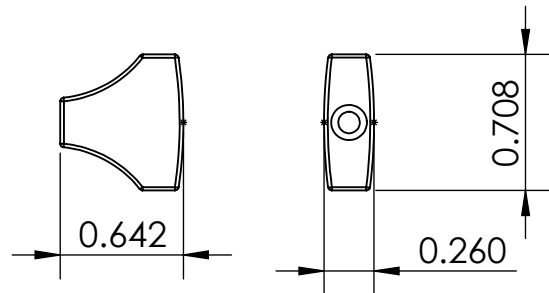

THIS DRAWING IS THE SOLE PROPERTY OF HIPSHOT PRODUCTS, INC.
ALL RIGHTS ARE RESERVED.
DIMENSIONS AND PRODUCT FEATURES ARE SUBJECT TO CHANGE
WITHOUT NOTICE.

UNLESS OTHERWISE SPECIFIED:
DIMENSIONS ARE IN INCHES
TOLERANCE: ± .005

IMAGE NOT DRAWN
TO SCALE

8248 STATE ROUTE 96
Interlaken, NY 14847 U.S.A.
TEL: 607-532-9404 FAX: 607-532-9530
E-MAIL: info@HipshotProducts.com