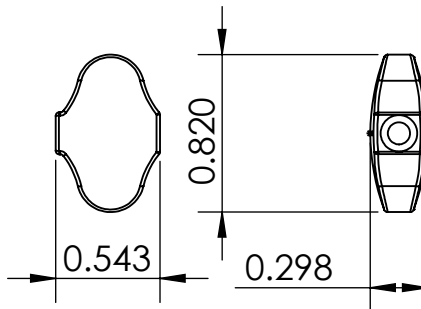

THIS DRAWING IS THE SOLE PROPERTY OF HIPSHOT PRODUCTS, INC.
ALL RIGHTS ARE RESERVED.
DIMENSIONS AND PRODUCT FEATURES ARE SUBJECT TO CHANGE
WITHOUT NOTICE.

UNLESS OTHERWISE SPECIFIED:
DIMENSIONS ARE IN INCHES
TOLERANCE: ± .005

IMAGE NOT DRAWN
TO SCALE

8248 STATE ROUTE 96
Interlaken, NY 14847 U.S.A.
TEL: 607-532-9404 FAX: 607-532-9530
E-MAIL: info@HipshotProducts.com