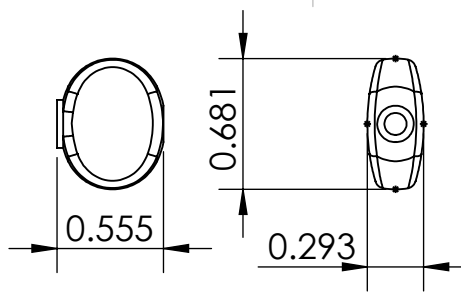

DECO
(METAL)
6B1DCO
0.30oz

BUTTER BEAN
(METAL & PEARL)
6B1BTR
0.23oz & 0.04oz