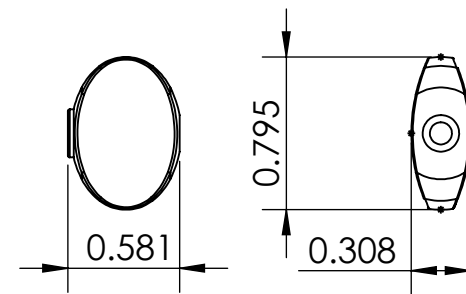

BIG BUTTER BEAN
(METAL)
6B1BBB
0.29oz

THIS DRAWING IS THE SOLE PROPERTY OF HIPSHOT PRODUCTS, INC.
ALL RIGHTS ARE RESERVED.
DIMENSIONS AND PRODUCT FEATURES ARE SUBJECT TO CHANGE
WITHOUT NOTICE.

UNLESS OTHERWISE SPECIFIED:
DIMENSIONS ARE IN INCHES
TOLERANCE: ± .005

IMAGE NOT DRAWN
TO SCALE

8248 STATE ROUTE 96
Interlaken, NY 14847 U.S.A.
TEL: 607-532-9404 FAX: 607-532-9530
E-MAIL: info@HipshotProducts.com