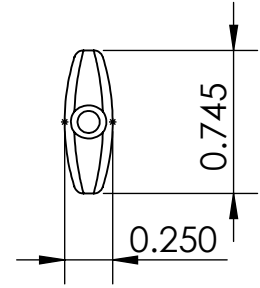

THIS DRAWING IS THE SOLE PROPERTY OF HIPSHOT PRODUCTS, INC.
ALL RIGHTS ARE RESERVED.
DIMENSIONS AND PRODUCT FEATURES ARE SUBJECT TO CHANGE
WITHOUT NOTICE.

UNLESS OTHERWISE SPECIFIED:
DIMENSIONS ARE IN INCHES
TOLERANCE: ± .005

IMAGE NOT DRAWN
TO SCALE

8248 STATE ROUTE 96
Interlaken, NY 14847 U.S.A.
TEL: 607-532-9404 FAX: 607-532-9530
E-MAIL: info@HipshotProducts.com

0.671

0.906

0.335

BIG BUTTER BEAN
(AMBER & PEARL)
6B1BBB-P
0.08oz

0.568

HALF MOON MINI
(PEARL & AMBER)
6B1HMM
0.50oz

0.739

0.275

0.576

HALF MOON MINI
(METAL)
6B1HMM-P
0.27oz

0.745

0.250