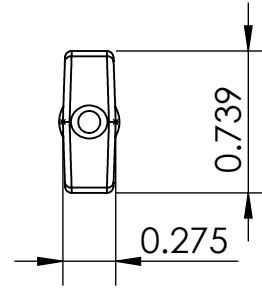

VICTORIAN
(METAL)
6B1VIC
0.24oz

HALF MOON MINI
(PEARL & AMBER)
6B1HMM
0.50oz

0.739

0.275