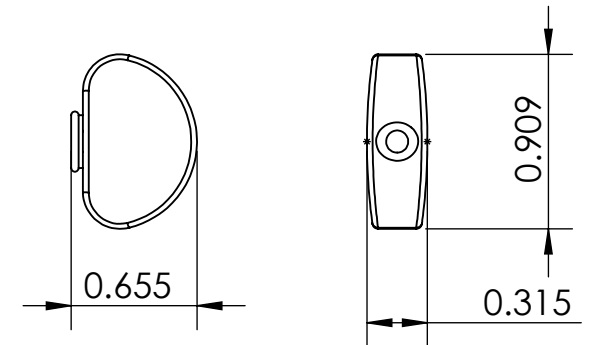

DELTA
(AMBER)
6B1DLT-A
0.07oz

DELTA
(METAL)
6B1DLT
.36oz

HALF MOON
(METAL)
6B1MOO
0.43oz

INDUSTRIAL
(METAL)
6B1IND
0.13oz

DECO
(METAL)
6B1DCO
0.30oz

TULIP
(METAL)
6B1TLP
0.31oz

THIS DRAWING IS THE SOLE PROPERTY OF HIPSHOT PRODUCTS, INC.
ALL RIGHTS ARE RESERVED.
DIMENSIONS AND PRODUCT FEATURES ARE SUBJECT TO CHANGE
WITHOUT NOTICE.

UNLESS OTHERWISE SPECIFIED:
DIMENSIONS ARE IN INCHES
TOLERANCE: ± .005

IMAGE NOT DRAWN
TO SCALE

8248 STATE ROUTE 96
Interlaken, NY 14847 U.S.A.
TEL: 607-532-9404 FAX: 607-532-9530
E-MAIL: info@HipshotProducts.com

THIS DRAWING IS THE SOLE PROPERTY OF HIPSHOT PRODUCTS, INC.
ALL RIGHTS ARE RESERVED.
DIMENSIONS AND PRODUCT FEATURES ARE SUBJECT TO CHANGE
WITHOUT NOTICE.

UNLESS OTHERWISE SPECIFIED:
DIMENSIONS ARE IN INCHES
TOLERANCE: ± .005