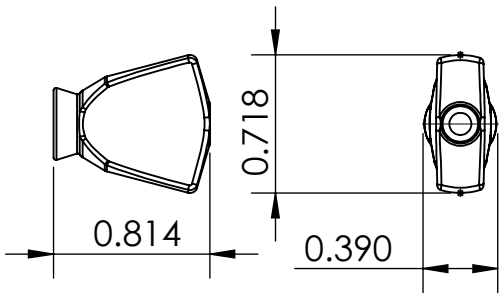

DELTA
(AMBER)
6B1DLT-A
0.07oz

DELTA
(METAL)
6B1DLT
.36oz

HALF MOON
(METAL)
6B1MOO
0.43oz

INDUSTRIAL
(METAL)
6B1IND
0.13oz

DECO
(METAL)
6B1DCO
0.30oz

TULIP
(METAL)
6B1TLP
0.31oz

THIS DRAWING IS THE SOLE PROPERTY OF HIPSHOT PRODUCTS, INC.
ALL RIGHTS ARE RESERVED.
DIMENSIONS AND PRODUCT FEATURES ARE SUBJECT TO CHANGE
WITHOUT NOTICE.

UNLESS OTHERWISE SPECIFIED:
DIMENSIONS ARE IN INCHES
TOLERANCE: ± .005

IMAGE NOT DRAWN
TO SCALE

8248 STATE ROUTE 96
Interlaken, NY 14847 U.S.A.
TEL: 607-532-9404 FAX: 607-532-9530
E-MAIL: info@HipshotProducts.com

THIS DRAWING IS THE SOLE PROPERTY OF HIPSHOT PRODUCTS, INC.
ALL RIGHTS ARE RESERVED.
DIMENSIONS AND PRODUCT FEATURES ARE SUBJECT TO CHANGE
WITHOUT NOTICE.

UNLESS OTHERWISE SPECIFIED:
DIMENSIONS ARE IN INCHES
TOLERANCE: ± .005