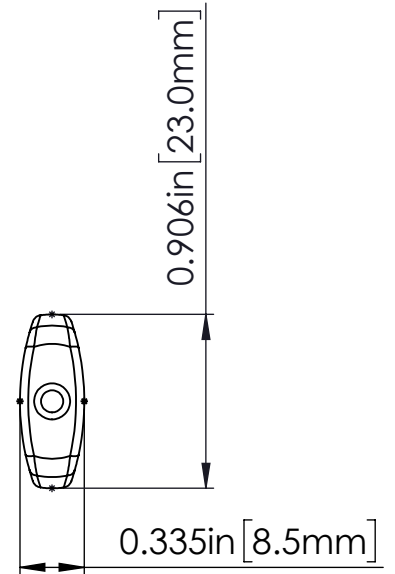

DOUBLE D  
TUNER SHAFT  
REQUIREMENT

MATERIAL: PLASTIC  
WEIGHT (WITH MOUNTING HARDWARE): 0.08oz [2.3g]

THIS DRAWING IS THE SOLE PROPERTY OF HIPSHOT PRODUCTS, INC. ALL RIGHTS ARE RESERVED. DIMENSIONS AND PRODUCT FEATURES MAY CHANGE WITHOUT NOTICE.

UNLESS OTHERWISE SPECIFIED; DIMENSIONS ARE IN INCHES TOLERANCE:  $\pm .005$

REV DATE:  
3/21/2021

6B1BBB-A BIG BUTTERBEAN  
AMBER GUITAR TUNER  
BUTTON

8248 STATE ROUTE 96  
Interlaken, NY 14847 U.S.A.  
TEL: 607-532-9404 FAX: 607-532-9530  
E-MAIL: info@hipshotproducts.com