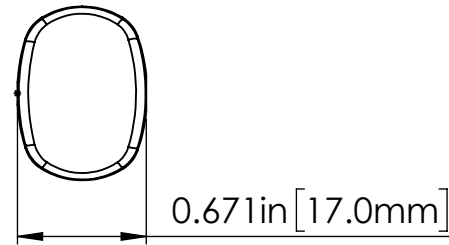

DOUBLE D  
TUNER SHAFT  
REQUIREMENT

MATERIAL: PLASTIC  
WEIGHT (WITH MOUNTING HARDWARE): 0.08oz [2.3g]

THIS DRAWING IS THE SOLE PROPERTY OF HIPSHOT PRODUCTS, INC. ALL RIGHTS ARE RESERVED. DIMENSIONS AND PRODUCT FEATURES MAY CHANGE WITHOUT NOTICE.

UNLESS OTHERWISE SPECIFIED; DIMENSIONS ARE IN INCHES TOLERANCE:  $\pm .005$

REV DATE:  
3/21/2021

6B1BBB-A BIG BUTTERBEAN  
AMBER GUITAR TUNER  
BUTTON

8248 STATE ROUTE 96  
Interlaken, NY 14847 U.S.A.  
TEL: 607-532-9404 FAX: 607-532-9530  
E-MAIL: info@hipshotproducts.com