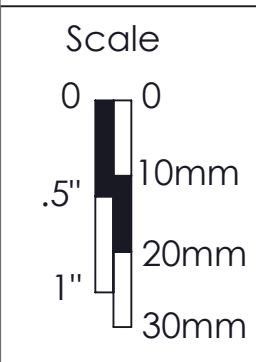

DOUBLE D  
TUNER SHAFT  
REQUIREMENT

MATERIAL: PLASTIC  
WEIGHT (WITH MOUNTING HARDWARE): 0.08oz [2.3g]

THIS DRAWING IS THE SOLE PROPERTY OF HIPSHOT PRODUCTS, INC. ALL RIGHTS ARE RESERVED. DIMENSIONS AND PRODUCT FEATURES MAY CHANGE WITHOUT NOTICE.

UNLESS OTHERWISE SPECIFIED; DIMENSIONS ARE IN INCHES TOLERANCE:  $\pm .005$

REV DATE:  
3/21/2021

6B1BBB-A BIG BUTTERBEAN  
AMBER GUITAR TUNER  
BUTTON

8248 STATE ROUTE 96  
Interlaken, NY 14847 U.S.A.  
TEL: 607-532-9404 FAX: 607-532-9530  
E-MAIL: info@hipshotproducts.com