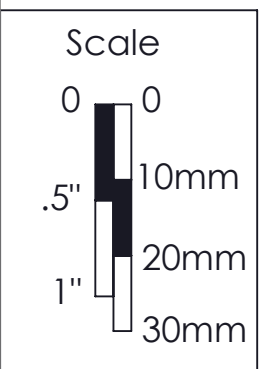

DOUBLE D
TUNER SHAFT
REQUIREMENT

WEIGHT (WITH MOUNTING HARDWARE):
METAL: 0.23oz [6.5g] **PEARL:** 0.04oz [1.1g]

THIS DRAWING IS THE SOLE PROPERTY OF HIPSHOT PRODUCTS, INC. ALL RIGHTS ARE RESERVED. DIMENSIONS AND PRODUCT FEATURES MAY CHANGE WITHOUT NOTICE.

UNLESS OTHERWISE SPECIFIED; DIMENSIONS ARE IN INCHES TOLERANCE: ± .005

REV DATE:
3/21/2021

6B1BTR BUTTER BEAN GUITAR TUNER BUTTON

8248 STATE ROUTE 96
Interlaken, NY 14847 U.S.A.
TEL: 607-532-9404 FAX: 607-532-9530
E-MAIL: info@HipshotProducts.com