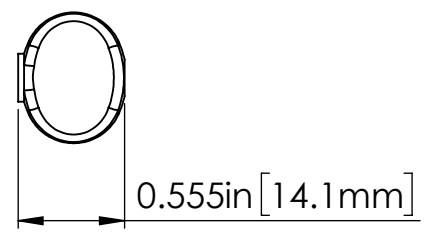

DOUBLE D
TUNER SHAFT
REQUIREMENT

WEIGHT (WITH MOUNTING HARDWARE):
METAL: 0.23oz [6.5g] **PEARL:** 0.04oz [1.1g]

THIS DRAWING IS THE SOLE PROPERTY OF HIPSHOT PRODUCTS, INC. ALL RIGHTS ARE RESERVED. DIMENSIONS AND PRODUCT FEATURES MAY CHANGE WITHOUT NOTICE.

UNLESS OTHERWISE SPECIFIED; DIMENSIONS ARE IN INCHES TOLERANCE: ± .005

REV DATE:
3/21/2021

6B1BTR BUTTER BEAN GUITAR TUNER BUTTON

8248 STATE ROUTE 96
Interlaken, NY 14847 U.S.A.
TEL: 607-532-9404 FAX: 607-532-9530
E-MAIL: info@HipshotProducts.com