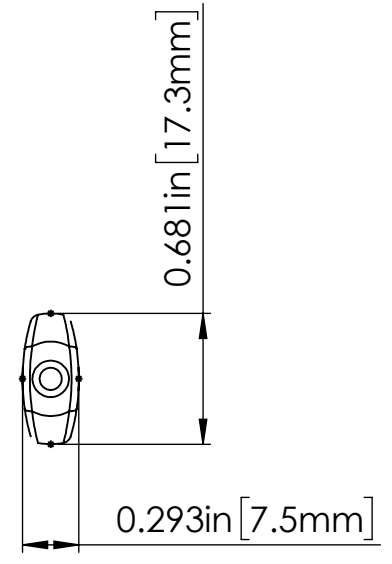

DOUBLE D
TUNER SHAFT
REQUIREMENT

WEIGHT (WITH MOUNTING HARDWARE):
METAL: 0.23oz [6.5g] **PEARL:** 0.04oz [1.1g]

THIS DRAWING IS THE SOLE PROPERTY OF HIPSHOT PRODUCTS, INC. ALL RIGHTS ARE RESERVED. DIMENSIONS AND PRODUCT FEATURES MAY CHANGE WITHOUT NOTICE.

UNLESS OTHERWISE SPECIFIED; DIMENSIONS ARE IN INCHES TOLERANCE: ± .005

REV DATE:
3/21/2021

6B1BTR BUTTER BEAN GUITAR TUNER BUTTON

8248 STATE ROUTE 96
Interlaken, NY 14847 U.S.A.
TEL: 607-532-9404 FAX: 607-532-9530
E-MAIL: info@HipshotProducts.com