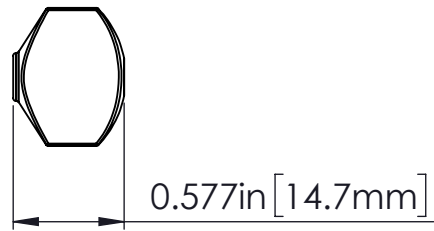

DOUBLE D
TUNER SHAFT
REQUIREMENT

MATERIAL: PLASTIC
WEIGHT (WITH MOUNTING HARDWARE): 0.05oz [1.4g]

THIS DRAWING IS THE SOLE PROPERTY OF HIPSHOT PRODUCTS, INC. ALL RIGHTS ARE RESERVED. DIMENSIONS AND PRODUCT FEATURES MAY CHANGE WITHOUT NOTICE.

UNLESS OTHERWISE SPECIFIED; DIMENSIONS ARE IN INCHES TOLERANCE: ± .005

REV DATE:
7/20/2021

6B1HEX HEX PLASTIC GUITAR
TUNER BUTTON DIMENSIONS

8248 STATE ROUTE 96
Interlaken, NY 14847 U.S.A.
TEL:607-532-9404 FAX:607-532-9530
E-MAIL: info@HipshotProducts.com