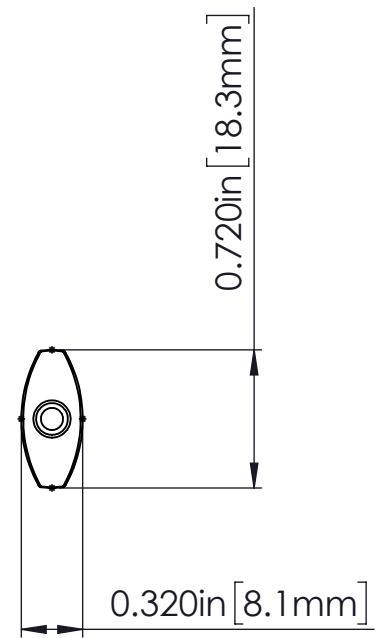

DOUBLE D
TUNER SHAFT
REQUIREMENT

MATERIAL: PLASTIC
WEIGHT (WITH MOUNTING HARDWARE): 0.05oz [1.4g]

THIS DRAWING IS THE SOLE PROPERTY OF HIPSHOT PRODUCTS, INC. ALL RIGHTS ARE RESERVED. DIMENSIONS AND PRODUCT FEATURES MAY CHANGE WITHOUT NOTICE.

UNLESS OTHERWISE SPECIFIED; DIMENSIONS ARE IN INCHES TOLERANCE: ± .005

REV DATE:
7/20/2021

6B1HEX HEX PLASTIC GUITAR
TUNER BUTTON DIMENSIONS

8248 STATE ROUTE 96
Interlaken, NY 14847 U.S.A.
TEL:607-532-9404 FAX:607-532-9530
E-MAIL: info@HipshotProducts.com