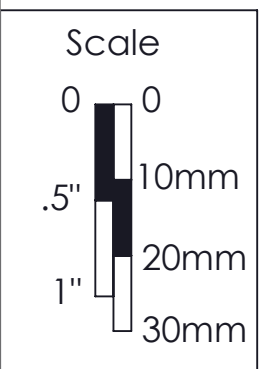

DOUBLE D
TUNER SHAFT
REQUIREMENT

MATERIAL: PLASTIC
WEIGHT (WITH MOUNTING HARDWARE): 0.05oz [1.4g]

THIS DRAWING IS THE SOLE PROPERTY OF HIPSHOT PRODUCTS, INC. ALL RIGHTS ARE RESERVED. DIMENSIONS AND PRODUCT FEATURES MAY CHANGE WITHOUT NOTICE.

UNLESS OTHERWISE SPECIFIED; DIMENSIONS ARE IN INCHES TOLERANCE: ± .005

REV DATE:
7/20/2021

6B1HEX HEX PLASTIC GUITAR
TUNER BUTTON DIMENSIONS

8248 STATE ROUTE 96
Interlaken, NY 14847 U.S.A.
TEL:607-532-9404 FAX:607-532-9530
E-MAIL: info@HipshotProducts.com