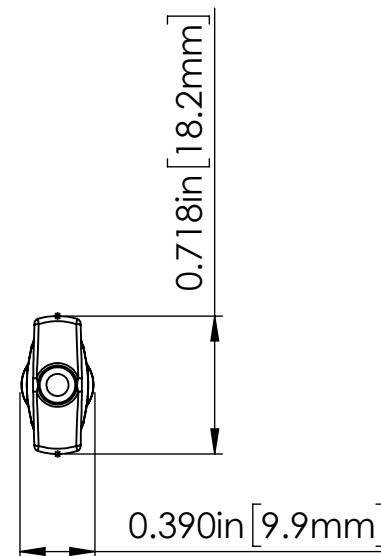

DOUBLE D
TUNER SHAFT
REQUIREMENT

MATERIAL: PLASTIC
WEIGHT (WITH MOUNTING HARDWARE): 0.10oz [2.8g]

THIS DRAWING IS THE SOLE PROPERTY OF HIPSHOT PRODUCTS, INC. ALL RIGHTS ARE RESERVED. DIMENSIONS AND PRODUCT FEATURES MAY CHANGE WITHOUT NOTICE.

UNLESS OTHERWISE SPECIFIED; DIMENSIONS ARE IN INCHES TOLERANCE: $\pm .005$

REV DATE:
3/21/2021

6B1TLP-P TULIP PEARL GUITAR
TUNER BUTTON

8248 STATE ROUTE 96
Interlaken, NY 14847 U.S.A.
TEL:607-532-9404 FAX:607-532-9530
E-MAIL: info@HipshotProducts.com