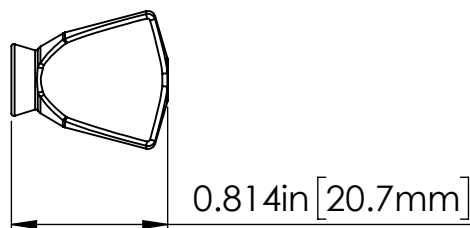

DOUBLE D
TUNER SHAFT
REQUIREMENT

MATERIAL: PLASTIC
WEIGHT (WITH MOUNTING HARDWARE): 0.10oz [2.8g]

THIS DRAWING IS THE SOLE PROPERTY OF HIPSHOT PRODUCTS, INC. ALL RIGHTS ARE RESERVED. DIMENSIONS AND PRODUCT FEATURES MAY CHANGE WITHOUT NOTICE.

UNLESS OTHERWISE SPECIFIED; DIMENSIONS ARE IN INCHES TOLERANCE: $\pm .005$

REV DATE:
3/21/2021

6B1TLP-P TULIP PEARL GUITAR
TUNER BUTTON

8248 STATE ROUTE 96
Interlaken, NY 14847 U.S.A.
TEL:607-532-9404 FAX:607-532-9530
E-MAIL: info@HipshotProducts.com