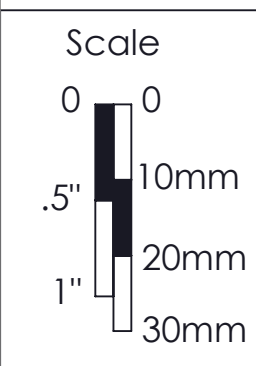

DOUBLE D
TUNER SHAFT
REQUIREMENT

MATERIAL: PLASTIC
WEIGHT (WITH MOUNTING HARDWARE): 0.10oz [2.8g]

THIS DRAWING IS THE SOLE PROPERTY OF HIPSHOT PRODUCTS, INC. ALL RIGHTS ARE RESERVED. DIMENSIONS AND PRODUCT FEATURES MAY CHANGE WITHOUT NOTICE.

UNLESS OTHERWISE SPECIFIED; DIMENSIONS ARE IN INCHES TOLERANCE: $\pm .005$

REV DATE:
3/21/2021

6B1TLP-P TULIP PEARL GUITAR
TUNER BUTTON

8248 STATE ROUTE 96
Interlaken, NY 14847 U.S.A.
TEL:607-532-9404 FAX:607-532-9530
E-MAIL: info@HipshotProducts.com