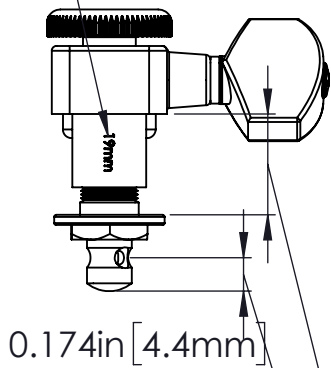

STARTING IN 2021 ALL STRING POST LENGTHS ARE INDICATED ON TUNER SHANK.

0.525in [13.3mm] MIN HEADSTOCK THICKNESS (SAME FOR ALL TUNERS)

WEIGHT (WITH MOUNTING HARDWARE): 1.3oz [37g]

THIS DRAWING IS THE SOLE PROPERTY OF HIPSHOT PRODUCTS, INC. ALL RIGHTS ARE RESERVED. DIMENSIONS AND PRODUCT FEATURES MAY CHANGE WITHOUT NOTICE.

UNLESS OTHERWISE SPECIFIED: DIMENSIONS ARE IN INCHES TOLERANCE: ± .005

REV DATE: 6/28/2023

6FEL0 - FENDER DIRECTROFIT LOCKING CLOSED GUITAR TUNER DIMENSIONS

8248 STATE ROUTE 96

Interlaken, NY 14847 U.S.A.