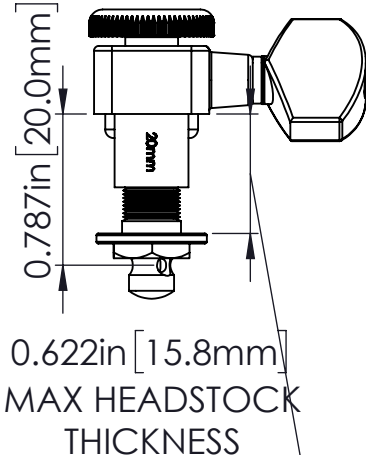

STARTING IN 2021 ALL STRING POST LENGTHS ARE INDICATED ON TUNER SHANK.

0.525in [13.3mm] MIN HEADSTOCK THICKNESS (SAME FOR ALL TUNERS)

WEIGHT (WITH MOUNTING HARDWARE): 1.3oz [37g]

THIS DRAWING IS THE SOLE PROPERTY OF HIPSHOT PRODUCTS, INC. ALL RIGHTS ARE RESERVED. DIMENSIONS AND PRODUCT FEATURES MAY CHANGE WITHOUT NOTICE.

UNLESS OTHERWISE SPECIFIED: DIMENSIONS ARE IN INCHES TOLERANCE: ± .005

REV DATE: 6/28/2023

6FEL0 - FENDER DIRECTROFIT LOCKING CLOSED GUITAR TUNER DIMENSIONS

8248 STATE ROUTE 96

Interlaken, NY 14847 U.S.A.