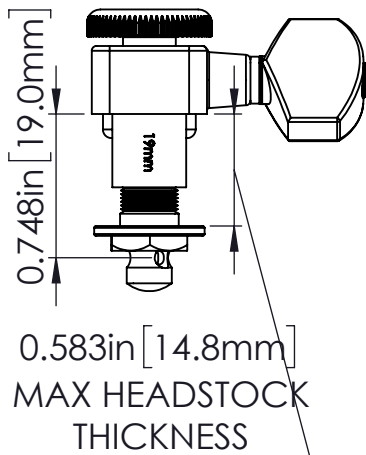

STARTING IN 2021 ALL STRING POST LENGTHS ARE INDICATED ON TUNER SHANK.

0.525in [13.3mm] MIN HEADSTOCK THICKNESS (SAME FOR ALL TUNERS)

WEIGHT (WITH MOUNTING HARDWARE): 1.3oz [37g]

THIS DRAWING IS THE SOLE PROPERTY OF HIPSHOT PRODUCTS, INC. ALL RIGHTS ARE RESERVED. DIMENSIONS AND PRODUCT FEATURES MAY CHANGE WITHOUT NOTICE.

UNLESS OTHERWISE SPECIFIED: DIMENSIONS ARE IN INCHES TOLERANCE: ± .005

REV DATE: 6/28/2023

6FEL0 - FENDER DIRECTROFIT LOCKING CLOSED GUITAR TUNER DIMENSIONS

8248 STATE ROUTE 96

Interlaken, NY 14847 U.S.A.