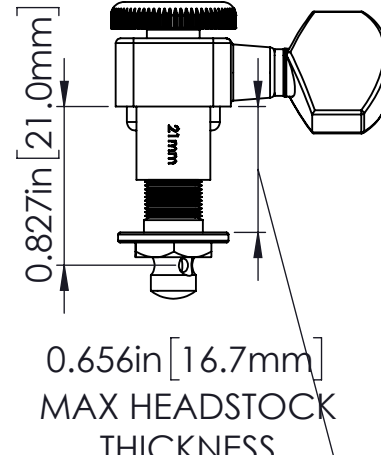

STARTING IN 2021 ALL STRING POST LENGTHS ARE INDICATED ON TUNER SHANK.

0.525in [13.3mm] MIN HEADSTOCK THICKNESS (SAME FOR ALL TUNERS)

WEIGHT (WITH MOUNTING HARDWARE): 1.3oz [37g]

THIS DRAWING IS THE SOLE PROPERTY OF HIPSHOT PRODUCTS, INC. ALL RIGHTS ARE RESERVED. DIMENSIONS AND PRODUCT FEATURES MAY CHANGE WITHOUT NOTICE.

UNLESS OTHERWISE SPECIFIED: DIMENSIONS ARE IN INCHES TOLERANCE: ± .005

REV DATE: 6/28/2023

6FEL0 - FENDER DIRECTROFIT LOCKING CLOSED GUITAR TUNER DIMENSIONS

8248 STATE ROUTE 96

Interlaken, NY 14847 U.S.A.